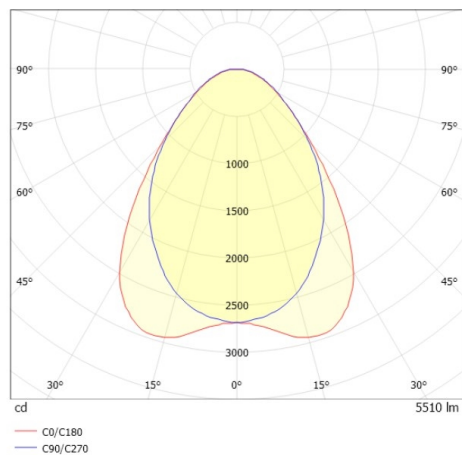

TRAIL TRACK

666-200103011304p

TRAIL TRACK TRACK SPOTLIGHT WITH 3 PH ADAPTER made of aluminium, grey, similar to RAL 9006, linear optics beam 90°, light output direct, swiveling 350°, with converter, max. 1050mA, dimmability: Pulse-DALI, adapter/ceiling base grey, IP20

DRAWING

TECHNICAL DETAILS

System perform. [W]	40
Bulb type	LED
Luminous flux [lm]	5510
Current sec. [mA]	1050
Colour temp. [K]	2700K
CRI	>80
Optics	high quality linear optics
Designer	INHOUSE
Converter	with converter
Light output	direct
Beam angle [°]	90°
Voltage [V]	220-240V 50/60Hz
Material	aluminium
Length [mm]	858
Width [mm]	64
Height [mm]	42
IP protection class	IP20
Voltage class	protection cl. II
Shock resistance	IK06
Net weight [kg]	0,98
Colour lamp	grey
RAL	9006
Colour adapter/ceiling base	grey
EAN-Number	9010506843620
Lifetime [h]	L80 B10 50 000
Energy efficiency cl.	C
No. of luminaires B16A	50

LIGHT DISTRIBUTION CURVE

The values are rated values. Power and luminous flux are initially subject to a tolerance of +/- 10%. Colour temperature tolerance: +/- 150 K. The values apply to an ambient temperature of 25°C unless otherwise specified.