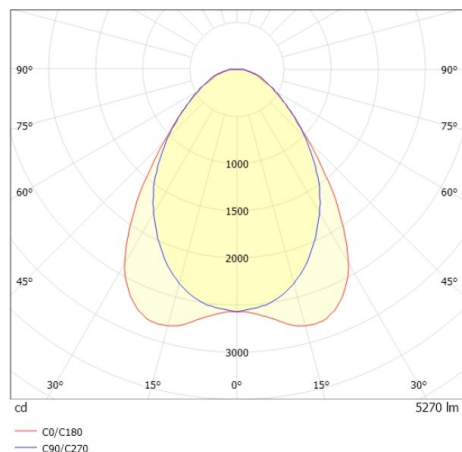

TRAIL TRACK

666-2001030113060

TRAIL TRACK TRACK SPOTLIGHT WITH 3 PH ADAPTER made of aluminium, black, similar to RAL 9005, linear optics beam 90°, light output direct, swiveling 350°, with converter, max. 1050mA, dimmability: not dimmable, adapter/ceiling base black, IP20

DRAWING

TECHNICAL DETAILS

System perform. [W]	40
Bulb type	LED
Luminous flux [lm]	5270
Current sec. [mA]	1050
Colour temp. [K]	2700K
CRI	>80
Optics	high quality linear optics
Designer	INHOUSE
Converter	with converter
Dimming	not dimmable
Light output	direct
Beam angle [°]	90°
Voltage [V]	220-240V 50/60Hz
Material	aluminium
Length [mm]	858
Width [mm]	64
Height [mm]	42
IP protection class	IP20
Voltage class	protection cl. II
Shock resistance	IK06
Net weight [kg]	0,93
Colour lamp	black
RAL	9005
Colour adapter/ceiling base	black
EAN-Number	9010506843699
Lifetime [h]	L80 B10 50 000
Energy efficiency cl.	C
No. of luminaires B16A	50

LIGHT DISTRIBUTION CURVE

The values are rated values. Power and luminous flux are initially subject to a tolerance of +/- 10%. Colour temperature tolerance: +/- 150 K. The values apply to an ambient temperature of 25°C unless otherwise specified.