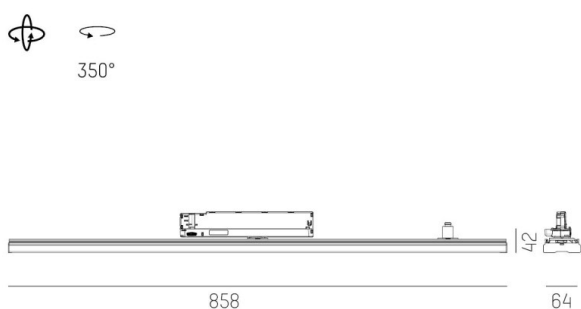

TRAIL TRACK

666-2001030113060

TRAIL TRACK TRACK SPOTLIGHT WITH 3 PH ADAPTER made of aluminium, black, similar to RAL 9005, linear optics beam 90°, light output direct, swiveling 350°, with converter, max. 1050mA, dimmability: not dimmable, adapter/ceiling base black, IP20

DRAWING

TECHNICAL DETAILS

System perform. [W]	40
Bulb type	LED
Luminous flux [lm]	5270
Current sec. [mA]	1050
Colour temp. [K]	2700K
CRI	>80
Optics	high quality linear optics
Designer	INHOUSE
Converter	with converter
Dimming	not dimmable
Light output	direct
Beam angle [°]	90°
Voltage [V]	220-240V 50/60Hz
Material	aluminium
Length [mm]	858
Width [mm]	64
Height [mm]	42
IP protection class	IP20
Voltage class	protection cl. II
Shock resistance	IK06
Net weight [kg]	0,93
Colour lamp	black
RAL	9005
Colour adapter/ceiling base	black
EAN-Number	9010506843699
Lifetime [h]	L80 B10 50 000
Energy efficiency cl.	C
No. of luminaires B16A	50