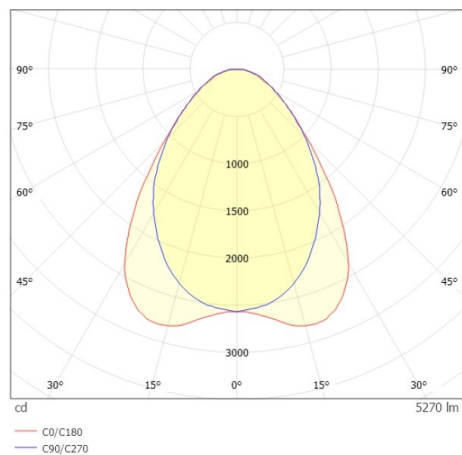

TRAIL TRACK

666-200103011306c

TRAIL TRACK TRACK SPOTLIGHT WITH 3 PH ADAPTER made of aluminium, black, similar to RAL 9005, linear optics beam 90°, light output direct, swiveling 350°, with converter, max. 1050mA, dimmability: Casambi, adapter/ceiling base black, IP20

DRAWING

TECHNICAL DETAILS

System perform. [W]	40
Bulb type	LED
Luminous flux [lm]	5270
Current sec. [mA]	1050
Colour temp. [K]	2700K
CRI	>80
Optics	high quality linear optics
Designer	INHOUSE
Converter	with converter
Light output	direct
Beam angle [°]	90°
Voltage [V]	220-240V 50/60Hz
Material	aluminium
Length [mm]	858
Width [mm]	64
Height [mm]	42
IP protection class	IP20
Voltage class	protection cl. II
Shock resistance	IK06
Net weight [kg]	0,93
Colour lamp	black
RAL	9005
Colour adapter/ceiling base	black
EAN-Number	9010870827639
Lifetime [h]	L80 B10 50 000
Energy efficiency cl.	C
No. of luminaires B16A	50

LIGHT DISTRIBUTION CURVE

The values are rated values. Power and luminous flux are initially subject to a tolerance of +/- 10%. Colour temperature tolerance: +/- 150 K. The values apply to an ambient temperature of 25°C unless otherwise specified.