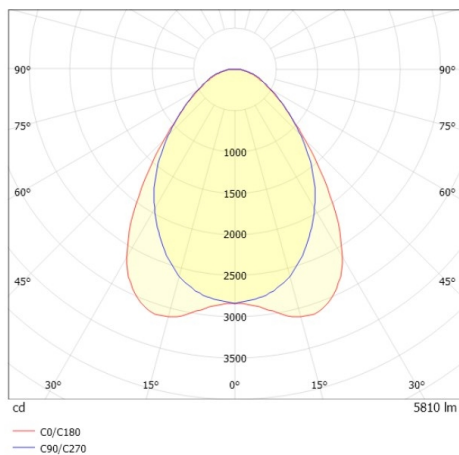

TRAIL TRACK

666-2001030114040

TRAIL TRACK TRACK SPOTLIGHT WITH 3 PH ADAPTER made of aluminium, grey, similar to RAL 9006, linear optics beam 90°, light output direct, swiveling 350°, with converter, max. 1050mA, dimmability: not dimmable, adapter/ceiling base grey, IP20

DRAWING

TECHNICAL DETAILS

System perform. [W]	40
Bulb type	LED
Luminous flux [lm]	5810
Current sec. [mA]	1050
Colour temp. [K]	4000K
CRI	>80
Optics	high quality linear optics
Designer	INHOUSE
Converter	with converter
Dimming	not dimmable
Light output	direct
Beam angle [°]	90°
Voltage [V]	220-240V 50/60Hz
Material	aluminium
Length [mm]	858
Width [mm]	64
Height [mm]	42
IP protection class	IP20
Voltage class	protection cl. II
Shock resistance	IK06
Net weight [kg]	0,93
Colour lamp	grey
RAL	9006
Colour adapter/ceiling base	grey
EAN-Number	9010506843729
Lifetime [h]	L80 B10 50 000
Energy efficiency cl.	C
No. of luminaires B16A	50

LIGHT DISTRIBUTION CURVE

The values are rated values. Power and luminous flux are initially subject to a tolerance of +/- 10%. Colour temperature tolerance: +/- 150 K. The values apply to an ambient temperature of 25°C unless otherwise specified.