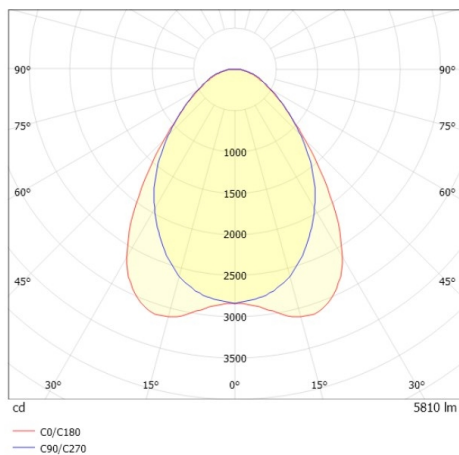

TRAIL TRACK

666-200103011404b

TRAIL TRACK TRACK SPOTLIGHT WITH 3 PH ADAPTER made of aluminium, grey, similar to RAL 9006, linear optics beam 90°, light output direct, swiveling 350°, with converter, max. 1050mA, dimmability: Smart bluetooth, adapter/ceiling base grey, IP20

DRAWING

TECHNICAL DETAILS

System perform. [W]	40
Bulb type	LED
Luminous flux [lm]	5810
Current sec. [mA]	1050
Colour temp. [K]	4000K
CRI	>80
Optics	high quality linear optics
Designer	INHOUSE
Converter	with converter
Light output	direct
Beam angle [°]	90°
Voltage [V]	220-240V 50/60Hz
Material	aluminium
Length [mm]	858
Width [mm]	64
Height [mm]	42
IP protection class	IP20
Voltage class	protection cl. II
Shock resistance	IK06
Net weight [kg]	1,03
Colour lamp	grey
RAL	9006
Colour adapter/ceiling base	grey
EAN-Number	9010506843705
Lifetime [h]	L80 B10 50 000
Energy efficiency cl.	C
No. of luminaires B16A	50

LIGHT DISTRIBUTION CURVE

The values are rated values. Power and luminous flux are initially subject to a tolerance of +/- 10%. Colour temperature tolerance: +/- 150 K. The values apply to an ambient temperature of 25°C unless otherwise specified.