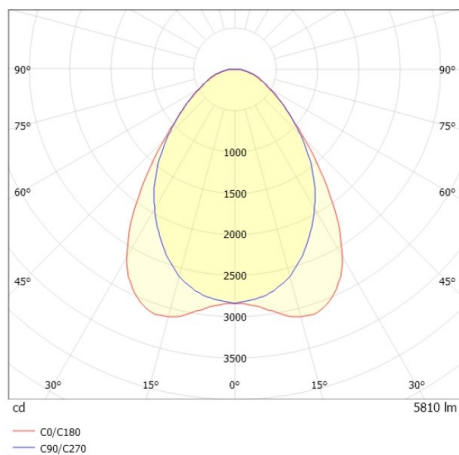

TRAIL TRACK

666-200103011404p

TRAIL TRACK TRACK SPOTLIGHT WITH 3 PH ADAPTER made of aluminium, grey, similar to RAL 9006, linear optics beam 90°, light output direct, swiveling 350°, with converter, max. 1050mA, dimmability: Pulse-DALI, adapter/ceiling base grey, IP20

DRAWING

TECHNICAL DETAILS

System perform. [W]	40
Bulb type	LED
Luminous flux [lm]	5810
Current sec. [mA]	1050
Colour temp. [K]	4000K
CRI	>80
Optics	high quality linear optics
Designer	INHOUSE
Converter	with converter
Light output	direct
Beam angle [°]	90°
Voltage [V]	220-240V 50/60Hz
Material	aluminium
Length [mm]	858
Width [mm]	64
Height [mm]	42
IP protection class	IP20
Voltage class	protection cl. II
Shock resistance	IK06
Net weight [kg]	0,98
Colour lamp	grey
RAL	9006
Colour adapter/ceiling base	grey
EAN-Number	9010506843712
Lifetime [h]	L80 B10 50 000
Energy efficiency cl.	C
No. of luminaires B16A	50

LIGHT DISTRIBUTION CURVE

The values are rated values. Power and luminous flux are initially subject to a tolerance of +/- 10%. Colour temperature tolerance: +/- 150 K. The values apply to an ambient temperature of 25°C unless otherwise specified.