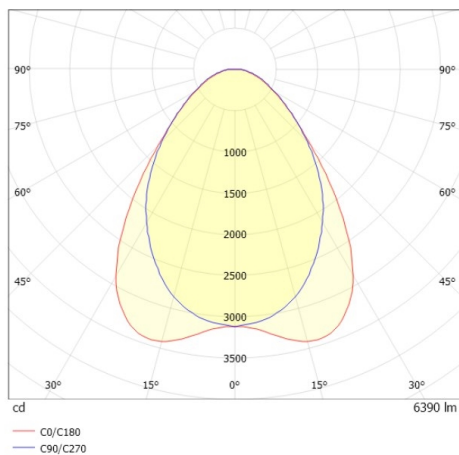

TRAIL TRACK

666-2001030114050

TRAIL TRACK TRACK SPOTLIGHT WITH 3 PH ADAPTER made of aluminium, white, similar to RAL 9016, linear optics beam 90°, light output direct, swiveling 350°, with converter, max. 1050mA, dimmability: not dimmable, adapter/ceiling base white, IP20

DRAWING

TECHNICAL DETAILS

System perform. [W]	40
Bulb type	LED
Luminous flux [lm]	6390
Current sec. [mA]	1050
Colour temp. [K]	4000K
CRI	>80
Optics	high quality linear optics
Designer	INHOUSE
Converter	with converter
Dimming	not dimmable
Light output	direct
Beam angle [°]	90°
Voltage [V]	220-240V 50/60Hz
Material	aluminium
Length [mm]	858
Width [mm]	64
Height [mm]	42
IP protection class	IP20
Voltage class	protection cl. II
Shock resistance	IK06
Net weight [kg]	0,93
Colour lamp	white
RAL	9016
Colour adapter/ceiling base	white
EAN-Number	9010506843750
Lifetime [h]	L80 B10 50 000
Energy efficiency cl.	C
No. of luminaires B16A	50

LIGHT DISTRIBUTION CURVE

The values are rated values. Power and luminous flux are initially subject to a tolerance of +/- 10%. Colour temperature tolerance: +/- 150 K. The values apply to an ambient temperature of 25°C unless otherwise specified.