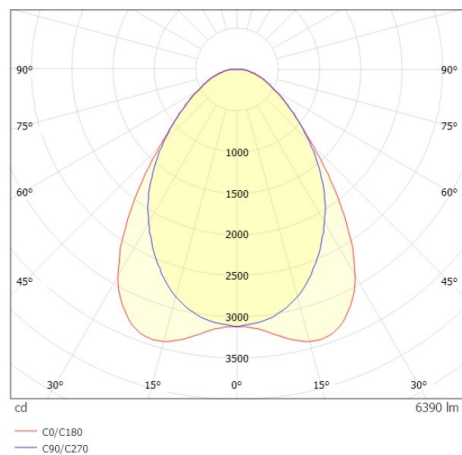

TRAIL TRACK

666-200103011405c

TRAIL TRACK TRACK SPOTLIGHT WITH 3 PH ADAPTER made of aluminium, white, similar to RAL 9016, linear optics beam 90°, light output direct, swiveling 350°, with converter, max. 1050mA, dimmability: Casambi, adapter/ceiling base white, IP20

DRAWING

TECHNICAL DETAILS

System perform. [W]	40
Bulb type	LED
Luminous flux [lm]	6390
Current sec. [mA]	1050
Colour temp. [K]	4000K
CRI	>80
Optics	high quality linear optics
Designer	INHOUSE
Converter	with converter
Light output	direct
Beam angle [°]	90°
Voltage [V]	220-240V 50/60Hz
Material	aluminium
Length [mm]	858
Width [mm]	64
Height [mm]	42
IP protection class	IP20
Voltage class	protection cl. II
Shock resistance	IK06
Net weight [kg]	0,93
Colour lamp	white
RAL	9016
Colour adapter/ceiling base	white
EAN-Number	9010870827653
Lifetime [h]	L80 B10 50 000
Energy efficiency cl.	C
No. of luminaires B16A	50

LIGHT DISTRIBUTION CURVE

The values are rated values. Power and luminous flux are initially subject to a tolerance of +/- 10%. Colour temperature tolerance: +/- 150 K. The values apply to an ambient temperature of 25°C unless otherwise specified.