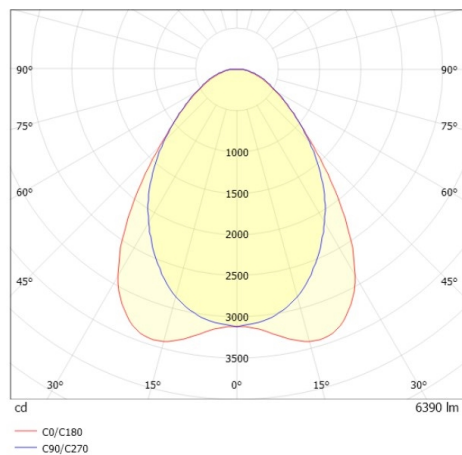

TRAIL TRACK

666-200103011405p

TRAIL TRACK TRACK SPOTLIGHT WITH 3 PH ADAPTER made of aluminium, white, similar to RAL 9016, linear optics beam 90°, light output direct, swiveling 350°, with converter, max. 1050mA, dimmability: Pulse-DALI, adapter/ceiling base white, IP20

DRAWING

TECHNICAL DETAILS

System perform. [W]	40
Bulb type	LED
Luminous flux [lm]	6390
Current sec. [mA]	1050
Colour temp. [K]	4000K
CRI	>80
Optics	high quality linear optics
Designer	INHOUSE
Converter	with converter
Light output	direct
Beam angle [°]	90°
Voltage [V]	220-240V 50/60Hz
Material	aluminium
Length [mm]	858
Width [mm]	64
Height [mm]	42
IP protection class	IP20
Voltage class	protection cl. II
Shock resistance	IK06
Net weight [kg]	0,98
Colour lamp	white
RAL	9016
Colour adapter/ceiling base	white
EAN-Number	9010506843743
Lifetime [h]	L80 B10 50 000
Energy efficiency cl.	C
No. of luminaires B16A	50

LIGHT DISTRIBUTION CURVE

The values are rated values. Power and luminous flux are initially subject to a tolerance of +/- 10%. Colour temperature tolerance: +/- 150 K. The values apply to an ambient temperature of 25°C unless otherwise specified.