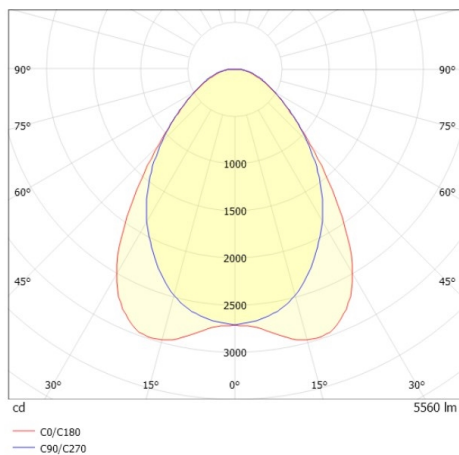

TRAIL TRACK

666-2001030114060

TRAIL TRACK TRACK SPOTLIGHT WITH 3 PH ADAPTER made of aluminium, black, similar to RAL 9005, linear optics beam 90°, light output direct, swiveling 350°, with converter, max. 1050mA, dimmability: not dimmable, adapter/ceiling base black, IP20

DRAWING

TECHNICAL DETAILS

System perform. [W]	40
Bulb type	LED
Luminous flux [lm]	5560
Current sec. [mA]	1050
Colour temp. [K]	4000K
CRI	>80
Optics	high quality linear optics
Designer	INHOUSE
Converter	with converter
Dimming	not dimmable
Light output	direct
Beam angle [°]	90°
Voltage [V]	220-240V 50/60Hz
Material	aluminium
Length [mm]	858
Width [mm]	64
Height [mm]	42
IP protection class	IP20
Voltage class	protection cl. II
Shock resistance	IK06
Net weight [kg]	0,93
Colour lamp	black
RAL	9005
Colour adapter/ceiling base	black
EAN-Number	9010506843781
Lifetime [h]	L80 B10 50 000
Energy efficiency cl.	C
No. of luminaires B16A	50

LIGHT DISTRIBUTION CURVE

The values are rated values. Power and luminous flux are initially subject to a tolerance of +/- 10%. Colour temperature tolerance: +/- 150 K. The values apply to an ambient temperature of 25°C unless otherwise specified.