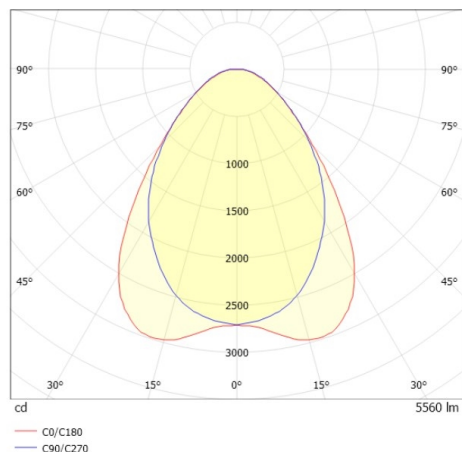

TRAIL TRACK

666-200103011406b

TRAIL TRACK TRACK SPOTLIGHT WITH 3 PH ADAPTER made of aluminium, black, similar to RAL 9005, linear optics beam 90°, light output direct, swiveling 350°, with converter, max. 1050mA, dimmability: Smart bluetooth, adapter/ceiling base black, IP20

DRAWING

TECHNICAL DETAILS

System perform. [W]	40
Bulb type	LED
Luminous flux [lm]	5560
Current sec. [mA]	1050
Colour temp. [K]	4000K
CRI	>80
Optics	high quality linear optics
Designer	INHOUSE
Converter	with converter
Light output	direct
Beam angle [°]	90°
Voltage [V]	220-240V 50/60Hz
Material	aluminium
Length [mm]	858
Width [mm]	64
Height [mm]	42
IP protection class	IP20
Voltage class	protection cl. II
Shock resistance	IK06
Net weight [kg]	1,03
Colour lamp	black
RAL	9005
Colour adapter/ceiling base	black
EAN-Number	9010506843767
Lifetime [h]	L80 B10 50 000
Energy efficiency cl.	C
No. of luminaires B16A	50

LIGHT DISTRIBUTION CURVE

The values are rated values. Power and luminous flux are initially subject to a tolerance of +/- 10%. Colour temperature tolerance: +/- 150 K. The values apply to an ambient temperature of 25°C unless otherwise specified.