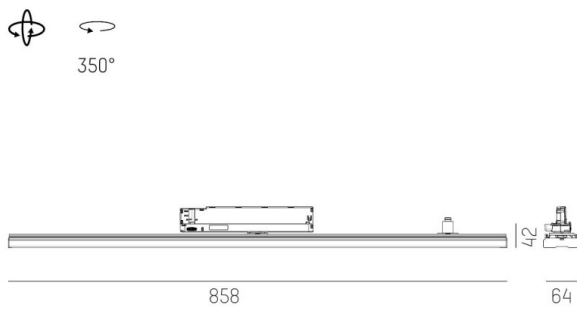

TRAIL TRACK

666-2001030117040

TRAIL TRACK TRACK SPOTLIGHT WITH 3 PH ADAPTER made of aluminium, grey, similar to RAL 9006, linear optics beam 90°, light output direct, swiveling 350°, with converter, max. 1050mA, dimmability: not dimmable, adapter/ceiling base grey, IP20

DRAWING

TECHNICAL DETAILS

System perform. [W]	40
Bulb type	LED
Luminous flux [lm]	5510
Current sec. [mA]	1050
Colour temp. [K]	3500K
CRI	>80
Optics	high quality linear optics
Designer	INHOUSE
Converter	with converter
Dimming	not dimmable
Light output	direct
Beam angle [°]	90°
Voltage [V]	220-240V 50/60Hz
Material	aluminium
Length [mm]	858
Width [mm]	64
Height [mm]	42
IP protection class	IP20
Voltage class	protection cl. II
Shock resistance	IK06
Net weight [kg]	0,93
Colour lamp	grey
RAL	9006
Colour adapter/ceiling base	grey
EAN-Number	9010506843811
Lifetime [h]	L80 B10 50 000
Energy efficiency cl.	C
No. of luminaires B16A	50

LIGHT DISTRIBUTION CURVE

The values are rated values. Power and luminous flux are initially subject to a tolerance of +/- 10%. Colour temperature tolerance: +/- 150 K. The values apply to an ambient temperature of 25°C unless otherwise specified.