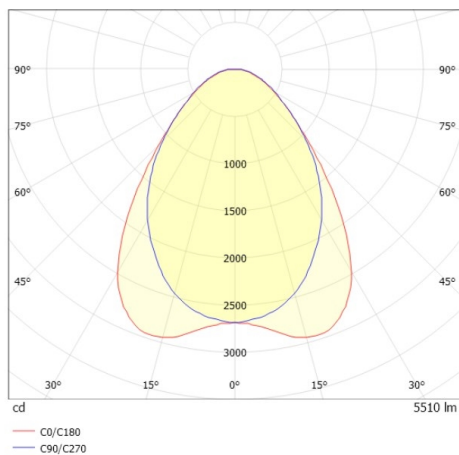

TRAIL TRACK

666-2001030117040

TRAIL TRACK TRACK SPOTLIGHT WITH 3 PH ADAPTER made of aluminium, grey, similar to RAL 9006, linear optics beam 90°, light output direct, swiveling 350°, with converter, max. 1050mA, dimmability: not dimmable, adapter/ceiling base grey, IP20

DRAWING

TECHNICAL DETAILS

System perform. [W]	40
Bulb type	LED
Luminous flux [lm]	5510
Current sec. [mA]	1050
Colour temp. [K]	3500K
CRI	>80
Optics	high quality linear optics
Designer	INHOUSE
Converter	with converter
Dimming	not dimmable
Light output	direct
Beam angle [°]	90°
Voltage [V]	220-240V 50/60Hz
Material	aluminium
Length [mm]	858
Width [mm]	64
Height [mm]	42
IP protection class	IP20
Voltage class	protection cl. II
Shock resistance	IK06
Net weight [kg]	0,93
Colour lamp	grey
RAL	9006
Colour adapter/ceiling base	grey
EAN-Number	9010506843811
Lifetime [h]	L80 B10 50 000
Energy efficiency cl.	C
No. of luminaires B16A	50

LIGHT DISTRIBUTION CURVE

The values are rated values. Power and luminous flux are initially subject to a tolerance of +/- 10%. Colour temperature tolerance: +/- 150 K. The values apply to an ambient temperature of 25°C unless otherwise specified.