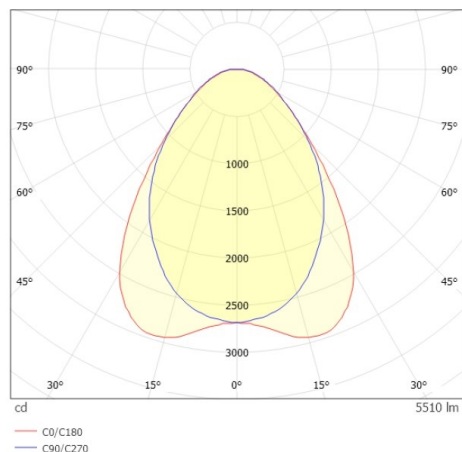

TRAIL TRACK

666-200103011704c

TRAIL TRACK TRACK SPOTLIGHT WITH 3 PH ADAPTER made of aluminium, grey, similar to RAL 9006, linear optics beam 90°, light output direct, swiveling 350°, with converter, max. 1050mA, dimmability: Casambi, adapter/ceiling base grey, IP20

DRAWING

TECHNICAL DETAILS

System perform. [W]	40
Bulb type	LED
Luminous flux [lm]	5510
Current sec. [mA]	1050
Colour temp. [K]	3500K
CRI	>80
Optics	high quality linear optics
Designer	INHOUSE
Converter	with converter
Light output	direct
Beam angle [°]	90°
Voltage [V]	220-240V 50/60Hz
Material	aluminium
Length [mm]	858
Width [mm]	64
Height [mm]	42
IP protection class	IP20
Voltage class	protection cl. II
Shock resistance	IK06
Net weight [kg]	0,93
Colour lamp	grey
RAL	9006
Colour adapter/ceiling base	grey
EAN-Number	9010870827677
Lifetime [h]	L80 B10 50 000
Energy efficiency cl.	C
No. of luminaires B16A	50

LIGHT DISTRIBUTION CURVE

The values are rated values. Power and luminous flux are initially subject to a tolerance of +/- 10%. Colour temperature tolerance: +/- 150 K. The values apply to an ambient temperature of 25°C unless otherwise specified.