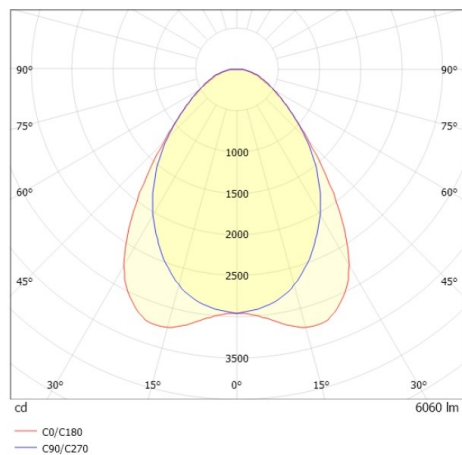

TRAIL TRACK

666-200103011705b

TRAIL TRACK TRACK SPOTLIGHT WITH 3 PH ADAPTER made of aluminium, white, similar to RAL 9016, linear optics beam 90°, light output direct, swiveling 350°, with converter, max. 1050mA, dimmability: Smart bluetooth, adapter/ceiling base white, IP20

DRAWING

TECHNICAL DETAILS

System perform. [W]	40
Bulb type	LED
Luminous flux [lm]	6060
Current sec. [mA]	1050
Colour temp. [K]	3500K
CRI	>80
Optics	high quality linear optics
Designer	INHOUSE
Converter	with converter
Light output	direct
Beam angle [°]	90°
Voltage [V]	220-240V 50/60Hz
Material	aluminium
Length [mm]	858
Width [mm]	64
Height [mm]	42
IP protection class	IP20
Voltage class	protection cl. II
Shock resistance	IK06
Net weight [kg]	1,77
Colour lamp	white
RAL	9016
Colour adapter/ceiling base	white
EAN-Number	9010506843828
Lifetime [h]	L80 B10 50 000
Energy efficiency cl.	C
No. of luminaires B16A	50

LIGHT DISTRIBUTION CURVE

The values are rated values. Power and luminous flux are initially subject to a tolerance of +/- 10%. Colour temperature tolerance: +/- 150 K. The values apply to an ambient temperature of 25°C unless otherwise specified.