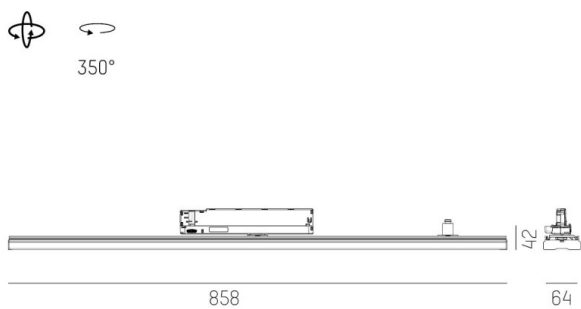

TRAIL TRACK

666-200103011705b

TRAIL TRACK TRACK SPOTLIGHT WITH 3 PH ADAPTER made of aluminium, white, similar to RAL 9016, linear optics beam 90°, light output direct, swiveling 350°, with converter, max. 1050mA, dimmability: Smart bluetooth, adapter/ceiling base white, IP20

DRAWING

TECHNICAL DETAILS

System perform. [W]	40
Bulb type	LED
Luminous flux [lm]	6060
Current sec. [mA]	1050
Colour temp. [K]	3500K
CRI	>80
Optics	high quality linear optics
Designer	INHOUSE
Converter	with converter
Light output	direct
Beam angle [°]	90°
Voltage [V]	220-240V 50/60Hz
Material	aluminium
Length [mm]	858
Width [mm]	64
Height [mm]	42
IP protection class	IP20
Voltage class	protection cl. II
Shock resistance	IK06
Net weight [kg]	1,77
Colour lamp	white
RAL	9016
Colour adapter/ceiling base	white
EAN-Number	9010506843828
Lifetime [h]	L80 B10 50 000
Energy efficiency cl.	C
No. of luminaires B16A	50