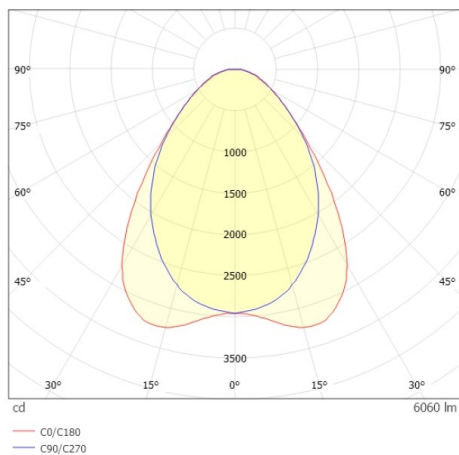

TRAIL TRACK

666-200103011705c

TRAIL TRACK TRACK SPOTLIGHT WITH 3 PH ADAPTER made of aluminium, white, similar to RAL 9016, linear optics beam 90°, light output direct, swiveling 350°, with converter, max. 1050mA, dimmability: Casambi, adapter/ceiling base white, IP20

DRAWING

TECHNICAL DETAILS

| | |
|-----------------------------|----------------------------|
| System perform. [W] | 40 |
| Bulb type | LED |
| Luminous flux [lm] | 6060 |
| Current sec. [mA] | 1050 |
| Colour temp. [K] | 3500K |
| CRI | >80 |
| Optics | high quality linear optics |
| Designer | INHOUSE |
| Converter | with converter |
| Light output | direct |
| Beam angle [°] | 90° |
| Voltage [V] | 220-240V 50/60Hz |
| Material | aluminium |
| Length [mm] | 858 |
| Width [mm] | 64 |
| Height [mm] | 42 |
| IP protection class | IP20 |
| Voltage class | protection cl. II |
| Shock resistance | IK06 |
| Net weight [kg] | 0,93 |
| Colour lamp | white |
| RAL | 9016 |
| Colour adapter/ceiling base | white |
| EAN-Number | 9010870827684 |
| Lifetime [h] | L80 B10 50 000 |
| Energy efficiency cl. | C |
| No. of luminaires B16A | 50 |

LIGHT DISTRIBUTION CURVE

The values are rated values. Power and luminous flux are initially subject to a tolerance of +/- 10%. Colour temperature tolerance: +/- 150 K. The values apply to an ambient temperature of 25°C unless otherwise specified.