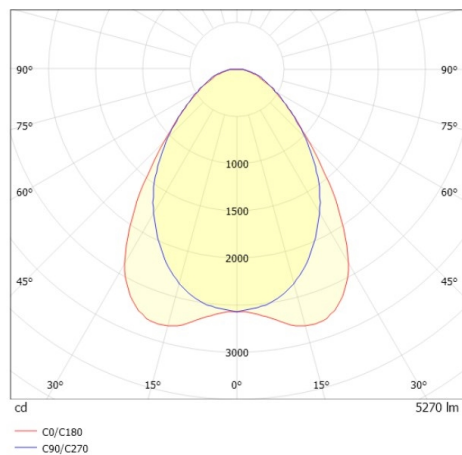

TRAIL TRACK

666-2001030117060

TRAIL TRACK TRACK SPOTLIGHT WITH 3 PH ADAPTER made of aluminium, black, similar to RAL 9005, linear optics beam 90°, light output direct, swiveling 350°, with converter, max. 1050mA, dimmability: not dimmable, adapter/ceiling base black, IP20

DRAWING

TECHNICAL DETAILS

System perform. [W]	40
Bulb type	LED
Luminous flux [lm]	5270
Current sec. [mA]	1050
Colour temp. [K]	3500K
CRI	>80
Optics	high quality linear optics
Designer	INHOUSE
Converter	with converter
Dimming	not dimmable
Light output	direct
Beam angle [°]	90°
Voltage [V]	220-240V 50/60Hz
Material	aluminium
Length [mm]	858
Width [mm]	64
Height [mm]	42
IP protection class	IP20
Voltage class	protection cl. II
Shock resistance	IK06
Net weight [kg]	0,93
Colour lamp	black
RAL	9005
Colour adapter/ceiling base	black
EAN-Number	9010506843873
Lifetime [h]	L80 B10 50 000
Energy efficiency cl.	C
No. of luminaires B16A	50

LIGHT DISTRIBUTION CURVE

The values are rated values. Power and luminous flux are initially subject to a tolerance of +/- 10%. Colour temperature tolerance: +/- 150 K. The values apply to an ambient temperature of 25°C unless otherwise specified.