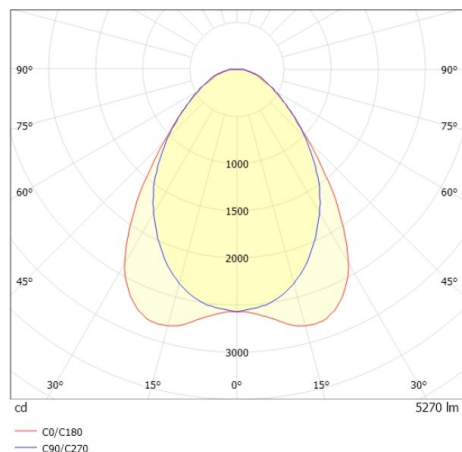

## TRAIL TRACK

666-200103011706b

TRAIL TRACK TRACK SPOTLIGHT WITH 3 PH ADAPTER made of aluminium, black, similar to RAL 9005, linear optics beam 90°, light output direct, swiveling 350°, with converter, max. 1050mA, dimmability: Smart bluetooth, adapter/ceiling base black, IP20

## DRAWING

## TECHNICAL DETAILS

System perform. [W]	40
Bulb type	LED
Luminous flux [lm]	5270
Current sec. [mA]	1050
Colour temp. [K]	3500K
CRI	>80
Optics	high quality linear optics
Designer	INHOUSE
Converter	with converter
Light output	direct
Beam angle [°]	90°
Voltage [V]	220-240V 50/60Hz
Material	aluminium
Length [mm]	858
Width [mm]	64
Height [mm]	42
IP protection class	IP20
Voltage class	protection cl. II
Shock resistance	IK06
Net weight [kg]	1,03
Colour lamp	black
RAL	9005
Colour adapter/ceiling base	black
EAN-Number	9010506843859
Lifetime [h]	L80 B10 50 000
Energy efficiency cl.	C
No. of luminaires B16A	50

## LIGHT DISTRIBUTION CURVE

The values are rated values. Power and luminous flux are initially subject to a tolerance of +/- 10%. Colour temperature tolerance: +/- 150 K. The values apply to an ambient temperature of 25°C unless otherwise specified.