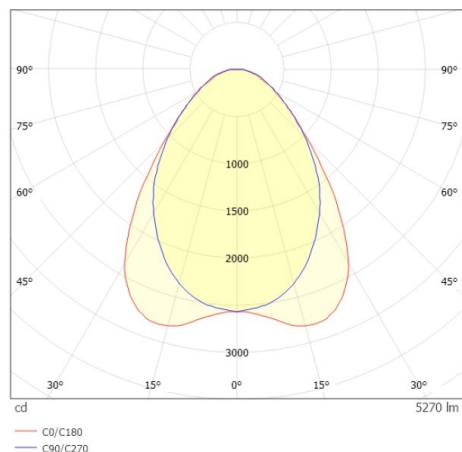

TRAIL TRACK

666-200103011706c

TRAIL TRACK TRACK SPOTLIGHT WITH 3 PH ADAPTER made of aluminium, black, similar to RAL 9005, linear optics beam 90°, light output direct, swiveling 350°, with converter, max. 1050mA, dimmability: Casambi, adapter/ceiling base black, IP20

DRAWING

TECHNICAL DETAILS

| | |
|-----------------------------|----------------------------|
| System perform. [W] | 40 |
| Bulb type | LED |
| Luminous flux [lm] | 5270 |
| Current sec. [mA] | 1050 |
| Colour temp. [K] | 3500K |
| CRI | >80 |
| Optics | high quality linear optics |
| Designer | INHOUSE |
| Converter | with converter |
| Light output | direct |
| Beam angle [°] | 90° |
| Voltage [V] | 220-240V 50/60Hz |
| Material | aluminium |
| Length [mm] | 858 |
| Width [mm] | 64 |
| Height [mm] | 42 |
| IP protection class | IP20 |
| Voltage class | protection cl. II |
| Shock resistance | IK06 |
| Net weight [kg] | 0,93 |
| Colour lamp | black |
| RAL | 9005 |
| Colour adapter/ceiling base | black |
| EAN-Number | 9010870827691 |
| Lifetime [h] | L80 B10 50 000 |
| Energy efficiency cl. | C |
| No. of luminaires B16A | 50 |

LIGHT DISTRIBUTION CURVE

The values are rated values. Power and luminous flux are initially subject to a tolerance of +/- 10%. Colour temperature tolerance: +/- 150 K. The values apply to an ambient temperature of 25°C unless otherwise specified.