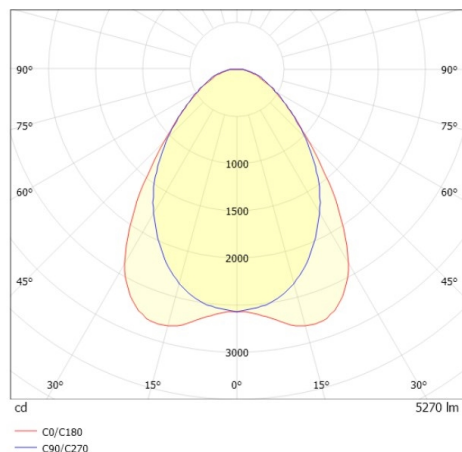

TRAIL TRACK

666-200103011706p

TRAIL TRACK TRACK SPOTLIGHT WITH 3 PH ADAPTER made of aluminium, black, similar to RAL 9005, linear optics beam 90°, light output direct, swiveling 350°, with converter, max. 1050mA, dimmability: Pulse-DALI, adapter/ceiling base black, IP20

DRAWING

TECHNICAL DETAILS

System perform. [W]	40
Bulb type	LED
Luminous flux [lm]	5270
Current sec. [mA]	1050
Colour temp. [K]	3500K
CRI	>80
Optics	high quality linear optics
Designer	INHOUSE
Converter	with converter
Light output	direct
Beam angle [°]	90°
Voltage [V]	220-240V 50/60Hz
Material	aluminium
Length [mm]	858
Width [mm]	64
Height [mm]	42
IP protection class	IP20
Voltage class	protection cl. II
Shock resistance	IK06
Net weight [kg]	0,97
Colour lamp	black
RAL	9005
Colour adapter/ceiling base	black
EAN-Number	9010506843866
Lifetime [h]	L80 B10 50 000
Energy efficiency cl.	C
No. of luminaires B16A	50

LIGHT DISTRIBUTION CURVE

The values are rated values. Power and luminous flux are initially subject to a tolerance of +/- 10%. Colour temperature tolerance: +/- 150 K. The values apply to an ambient temperature of 25°C unless otherwise specified.