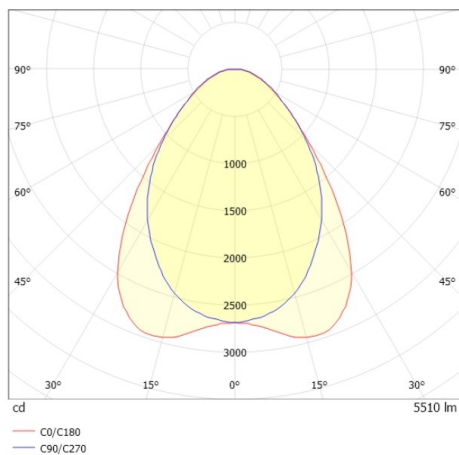

TRAIL TRACK

666-2001030119040

TRAIL TRACK TRACK SPOTLIGHT WITH 3 PH ADAPTER made of aluminium, grey, similar to RAL 9006, linear optics beam 90°, light output direct, swiveling 350°, with converter, max. 1050mA, dimmability: not dimmable, adapter/ceiling base grey, IP20

DRAWING

TECHNICAL DETAILS

System perform. [W]	40
Bulb type	LED
Luminous flux [lm]	5510
Current sec. [mA]	1050
Colour temp. [K]	3000K
CRI	>80
Optics	high quality linear optics
Designer	INHOUSE
Converter	with converter
Dimming	not dimmable
Light output	direct
Beam angle [°]	90°
Voltage [V]	220-240V 50/60Hz
Material	aluminium
Length [mm]	858
Width [mm]	64
Height [mm]	42
IP protection class	IP20
Voltage class	protection cl. II
Shock resistance	IK06
Net weight [kg]	0,93
Colour lamp	grey
RAL	9006
Colour adapter/ceiling base	grey
EAN-Number	9010506843903
Lifetime [h]	L80 B10 50 000
Energy efficiency cl.	C
No. of luminaires B16A	50

LIGHT DISTRIBUTION CURVE

The values are rated values. Power and luminous flux are initially subject to a tolerance of +/- 10%. Colour temperature tolerance: +/- 150 K. The values apply to an ambient temperature of 25°C unless otherwise specified.