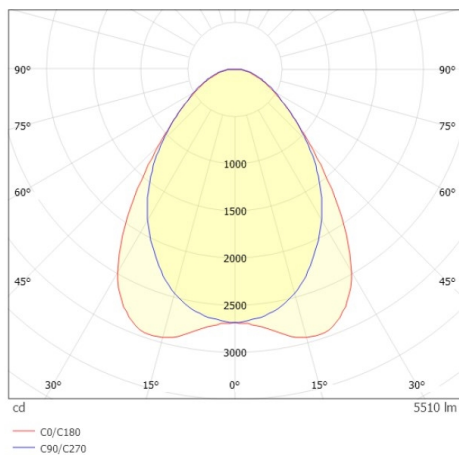

TRAIL TRACK

666-200103011904c

TRAIL TRACK TRACK SPOTLIGHT WITH 3 PH ADAPTER made of aluminium, grey, similar to RAL 9006, linear optics beam 90°, light output direct, swiveling 350°, with converter, max. 1050mA, dimmability: Casambi, adapter/ceiling base grey, IP20

DRAWING

TECHNICAL DETAILS

System perform. [W]	40
Bulb type	LED
Luminous flux [lm]	5510
Current sec. [mA]	1050
Colour temp. [K]	3000K
CRI	>80
Optics	high quality linear optics
Designer	INHOUSE
Converter	with converter
Light output	direct
Beam angle [°]	90°
Voltage [V]	220-240V 50/60Hz
Material	aluminium
Length [mm]	858
Width [mm]	64
Height [mm]	42
IP protection class	IP20
Voltage class	protection cl. II
Shock resistance	IK06
Net weight [kg]	0,93
Colour lamp	grey
RAL	9006
Colour adapter/ceiling base	grey
EAN-Number	9010870827707
Lifetime [h]	L80 B10 50 000
Energy efficiency cl.	C
No. of luminaires B16A	50

LIGHT DISTRIBUTION CURVE

The values are rated values. Power and luminous flux are initially subject to a tolerance of +/- 10%. Colour temperature tolerance: +/- 150 K. The values apply to an ambient temperature of 25°C unless otherwise specified.