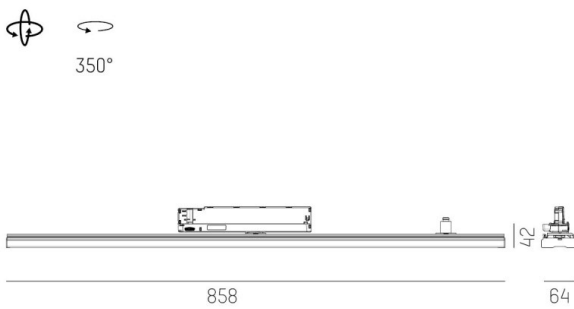

TRAIL TRACK

666-200103011904c

TRAIL TRACK TRACK SPOTLIGHT WITH 3 PH ADAPTER made of aluminium, grey, similar to RAL 9006, linear optics beam 90°, light output direct, swiveling 350°, with converter, max. 1050mA, dimmability: Casambi, adapter/ceiling base grey, IP20

DRAWING

TECHNICAL DETAILS

System perform. [W]	40
Bulb type	LED
Luminous flux [lm]	5510
Current sec. [mA]	1050
Colour temp. [K]	3000K
CRI	>80
Optics	high quality linear optics
Designer	INHOUSE
Converter	with converter
Light output	direct
Beam angle [°]	90°
Voltage [V]	220-240V 50/60Hz
Material	aluminium
Length [mm]	858
Width [mm]	64
Height [mm]	42
IP protection class	IP20
Voltage class	protection cl. II
Shock resistance	IK06
Net weight [kg]	0,93
Colour lamp	grey
RAL	9006
Colour adapter/ceiling base	grey
EAN-Number	9010870827707
Lifetime [h]	L80 B10 50 000
Energy efficiency cl.	C
No. of luminaires B16A	50

LIGHT DISTRIBUTION CURVE

The values are rated values. Power and luminous flux are initially subject to a tolerance of +/- 10%. Colour temperature tolerance: +/- 150 K. The values apply to an ambient temperature of 25°C unless otherwise specified.