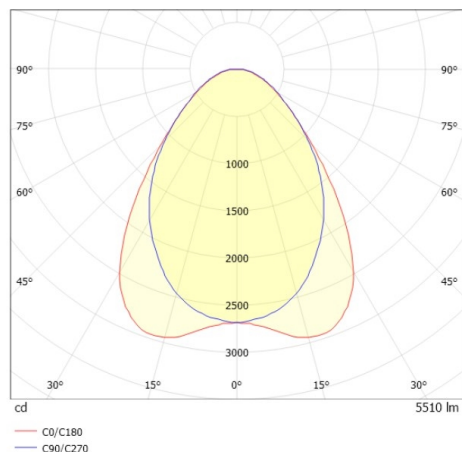

TRAIL TRACK

666-200103011904p

TRAIL TRACK TRACK SPOTLIGHT WITH 3 PH ADAPTER made of aluminium, grey, similar to RAL 9006, linear optics beam 90°, light output direct, swiveling 350°, with converter, max. 1050mA, dimmability: Pulse-DALI, adapter/ceiling base grey, IP20

DRAWING

TECHNICAL DETAILS

System perform. [W]	40
Bulb type	LED
Luminous flux [lm]	5510
Current sec. [mA]	1050
Colour temp. [K]	3000K
CRI	>80
Optics	high quality linear optics
Designer	INHOUSE
Converter	with converter
Light output	direct
Beam angle [°]	90°
Voltage [V]	220-240V 50/60Hz
Material	aluminium
Length [mm]	858
Width [mm]	64
Height [mm]	42
IP protection class	IP20
Voltage class	protection cl. II
Shock resistance	IK06
Net weight [kg]	0,98
Colour lamp	grey
RAL	9006
Colour adapter/ceiling base	grey
EAN-Number	9010506843897
Lifetime [h]	L80 B10 50 000
Energy efficiency cl.	C
No. of luminaires B16A	50

LIGHT DISTRIBUTION CURVE

The values are rated values. Power and luminous flux are initially subject to a tolerance of +/- 10%. Colour temperature tolerance: +/- 150 K. The values apply to an ambient temperature of 25°C unless otherwise specified.