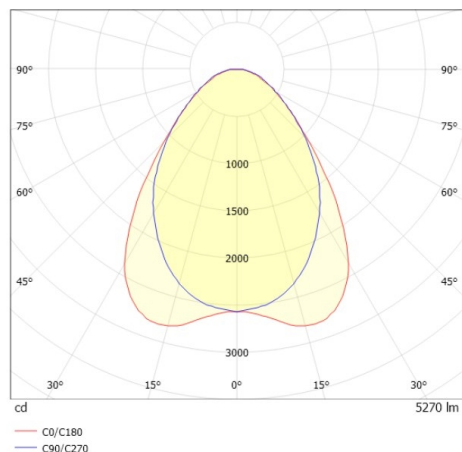

TRAIL TRACK

666-200103011906p

TRAIL TRACK TRACK SPOTLIGHT WITH 3 PH ADAPTER made of aluminium, black, similar to RAL 9005, linear optics beam 90°, light output direct, swiveling 350°, with converter, max. 1050mA, dimmability: Pulse-DALI, adapter/ceiling base black, IP20

DRAWING

TECHNICAL DETAILS

System perform. [W]	40
Bulb type	LED
Luminous flux [lm]	5270
Current sec. [mA]	1050
Colour temp. [K]	3000K
CRI	>80
Optics	high quality linear optics
Designer	INHOUSE
Converter	with converter
Light output	direct
Beam angle [°]	90°
Voltage [V]	220-240V 50/60Hz
Material	aluminium
Length [mm]	858
Width [mm]	64
Height [mm]	42
IP protection class	IP20
Voltage class	protection cl. II
Shock resistance	IK06
Net weight [kg]	0,97
Colour lamp	black
RAL	9005
Colour adapter/ceiling base	black
EAN-Number	9010506843958
Lifetime [h]	L80 B10 50 000
Energy efficiency cl.	C
No. of luminaires B16A	50

LIGHT DISTRIBUTION CURVE

The values are rated values. Power and luminous flux are initially subject to a tolerance of +/- 10%. Colour temperature tolerance: +/- 150 K. The values apply to an ambient temperature of 25°C unless otherwise specified.