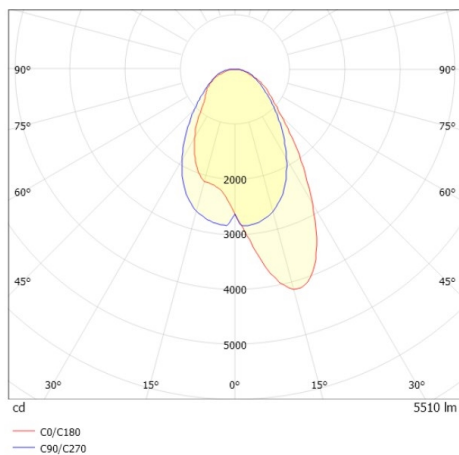

TRAIL TRACK

666-2001030213040

TRAIL TRACK TRACK SPOTLIGHT WITH 3 PH ADAPTER made of aluminium, grey, similar to RAL 9006, linear optics beam asymmetric, light output direct, swiveling 350°, with converter, max. 1050mA, dimmability: not dimmable, adapter/ceiling base grey, IP20

DRAWING

TECHNICAL DETAILS

System perform. [W]	40
Bulb type	LED
Luminous flux [lm]	5510
Current sec. [mA]	1050
Colour temp. [K]	2700K
CRI	>80
Optics	high quality linear optics
Designer	INHOUSE
Converter	with converter
Dimming	not dimmable
Light output	direct
Beam angle [°]	asymmetrisch
Voltage [V]	220-240V 50/60Hz
Material	aluminium
Length [mm]	858
Width [mm]	64
Height [mm]	42
IP protection class	IP20
Voltage class	protection cl. II
Shock resistance	IK06
Net weight [kg]	0,93
Colour lamp	grey
RAL	9006
Colour adapter/ceiling base	grey
EAN-Number	9010506843996
Lifetime [h]	L80 B10 50 000
Energy efficiency cl.	C
No. of luminaires B16A	50

LIGHT DISTRIBUTION CURVE

The values are rated values. Power and luminous flux are initially subject to a tolerance of +/- 10%. Colour temperature tolerance: +/- 150 K. The values apply to an ambient temperature of 25°C unless otherwise specified.