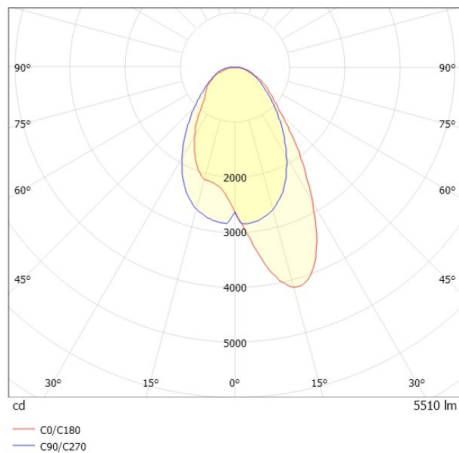

TRAIL TRACK

666-200103021304b

TRAIL TRACK TRACK SPOTLIGHT WITH 3 PH ADAPTER made of aluminium, grey, similar to RAL 9006, linear optics beam asymmetric, light output direct, swiveling 350°, with converter, max. 1050mA, dimmability: Smart bluetooth, adapter/ceiling base grey, IP20

DRAWING

TECHNICAL DETAILS

System perform. [W]	40
Bulb type	LED
Luminous flux [lm]	5510
Current sec. [mA]	1050
Colour temp. [K]	2700K
CRI	>80
Optics	high quality linear optics
Designer	INHOUSE
Converter	with converter
Light output	direct
Beam angle [°]	asymmetrisch
Voltage [V]	220-240V 50/60Hz
Material	aluminium
Length [mm]	858
Width [mm]	64
Height [mm]	42
IP protection class	IP20
Voltage class	protection cl. II
Shock resistance	IK06
Net weight [kg]	1,03
Colour lamp	grey
RAL	9006
Colour adapter/ceiling base	grey
EAN-Number	9010506843972
Lifetime [h]	L80 B10 50 000
Energy efficiency cl.	C
No. of luminaires B16A	50

LIGHT DISTRIBUTION CURVE

The values are rated values. Power and luminous flux are initially subject to a tolerance of +/- 10%. Colour temperature tolerance: +/- 150 K. The values apply to an ambient temperature of 25°C unless otherwise specified.