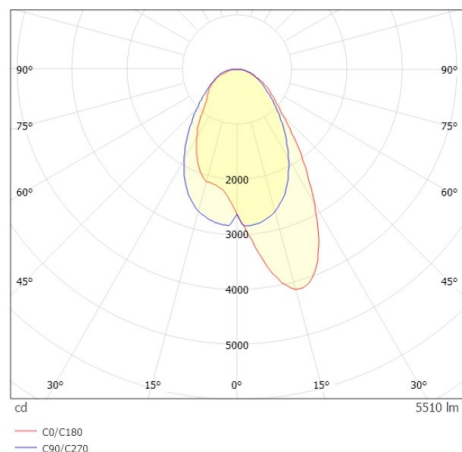

TRAIL TRACK

666-200103021304c

TRAIL TRACK TRACK SPOTLIGHT WITH 3 PH ADAPTER made of aluminium, grey, similar to RAL 9006, linear optics beam asymmetric, light output direct, swiveling 350°, with converter, max. 1050mA, dimmability: Casambi, adapter/ceiling base grey, IP20

DRAWING

TECHNICAL DETAILS

System perform. [W]	40
Bulb type	LED
Luminous flux [lm]	5510
Current sec. [mA]	1050
Colour temp. [K]	2700K
CRI	>80
Optics	high quality linear optics
Designer	INHOUSE
Converter	with converter
Light output	direct
Beam angle [°]	asymmetrisch
Voltage [V]	220-240V 50/60Hz
Material	aluminium
Length [mm]	858
Width [mm]	64
Height [mm]	42
IP protection class	IP20
Voltage class	protection cl. II
Shock resistance	IK06
Net weight [kg]	0,93
Colour lamp	grey
RAL	9006
Colour adapter/ceiling base	grey
EAN-Number	9010870827738
Lifetime [h]	L80 B10 50 000
Energy efficiency cl.	C
No. of luminaires B16A	50

LIGHT DISTRIBUTION CURVE

The values are rated values. Power and luminous flux are initially subject to a tolerance of +/- 10%. Colour temperature tolerance: +/- 150 K. The values apply to an ambient temperature of 25°C unless otherwise specified.