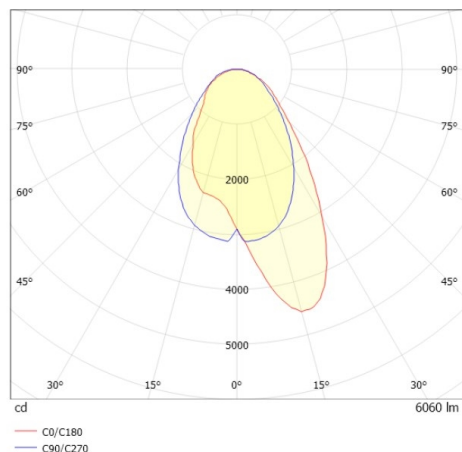

TRAIL TRACK

666-2001030213050

TRAIL TRACK TRACK SPOTLIGHT WITH 3 PH ADAPTER made of aluminium, white, similar to RAL 9016, linear optics beam asymmetric, light output direct, swiveling 350°, with converter, max. 1050mA, dimmability: not dimmable, adapter/ceiling base white, IP20

DRAWING

TECHNICAL DETAILS

System perform. [W]	40
Bulb type	LED
Luminous flux [lm]	6060
Current sec. [mA]	1050
Colour temp. [K]	2700K
CRI	>80
Optics	high quality linear optics
Designer	INHOUSE
Converter	with converter
Dimming	not dimmable
Light output	direct
Beam angle [°]	asymmetrisch
Voltage [V]	220-240V 50/60Hz
Material	aluminium
Length [mm]	858
Width [mm]	64
Height [mm]	42
IP protection class	IP20
Voltage class	protection cl. II
Shock resistance	IK06
Net weight [kg]	0,93
Colour lamp	white
RAL	9016
Colour adapter/ceiling base	white
EAN-Number	9010506844023
Lifetime [h]	L80 B10 50 000
Energy efficiency cl.	C
No. of luminaires B16A	50

LIGHT DISTRIBUTION CURVE

The values are rated values. Power and luminous flux are initially subject to a tolerance of +/- 10%. Colour temperature tolerance: +/- 150 K. The values apply to an ambient temperature of 25°C unless otherwise specified.