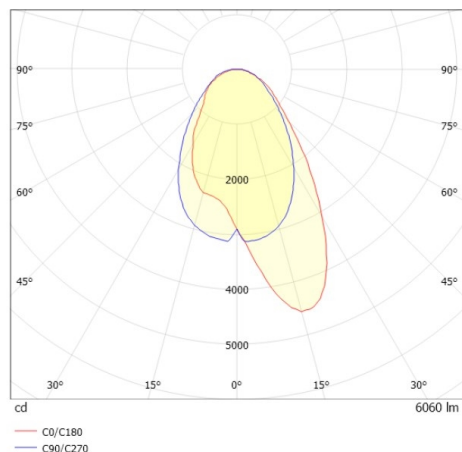

TRAIL TRACK

666-200103021305b

TRAIL TRACK TRACK SPOTLIGHT WITH 3 PH ADAPTER made of aluminium, white, similar to RAL 9016, linear optics beam asymmetric, light output direct, swiveling 350°, with converter, max. 1050mA, dimmability: Smart bluetooth, adapter/ceiling base white, IP20

DRAWING

TECHNICAL DETAILS

System perform. [W]	40
Bulb type	LED
Luminous flux [lm]	6060
Current sec. [mA]	1050
Colour temp. [K]	2700K
CRI	>80
Optics	high quality linear optics
Designer	INHOUSE
Converter	with converter
Light output	direct
Beam angle [°]	asymmetrisch
Voltage [V]	220-240V 50/60Hz
Material	aluminium
Length [mm]	858
Width [mm]	64
Height [mm]	42
IP protection class	IP20
Voltage class	protection cl. II
Shock resistance	IK06
Net weight [kg]	1,77
Colour lamp	white
RAL	9016
Colour adapter/ceiling base	white
EAN-Number	9010506844009
Lifetime [h]	L80 B10 50 000
Energy efficiency cl.	C
No. of luminaires B16A	50

LIGHT DISTRIBUTION CURVE

The values are rated values. Power and luminous flux are initially subject to a tolerance of +/- 10%. Colour temperature tolerance: +/- 150 K. The values apply to an ambient temperature of 25°C unless otherwise specified.