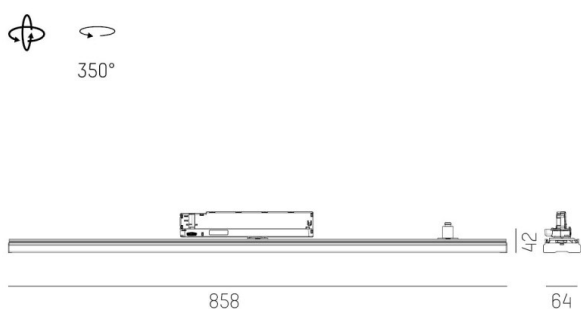

TRAIL TRACK

666-200103021305b

TRAIL TRACK TRACK SPOTLIGHT WITH 3 PH ADAPTER made of aluminium, white, similar to RAL 9016, linear optics beam asymmetric, light output direct, swiveling 350°, with converter, max. 1050mA, dimmability: Smart bluetooth, adapter/ceiling base white, IP20

DRAWING

TECHNICAL DETAILS

System perform. [W]	40
Bulb type	LED
Luminous flux [lm]	6060
Current sec. [mA]	1050
Colour temp. [K]	2700K
CRI	>80
Optics	high quality linear optics
Designer	INHOUSE
Converter	with converter
Light output	direct
Beam angle [°]	asymmetrisch
Voltage [V]	220-240V 50/60Hz
Material	aluminium
Length [mm]	858
Width [mm]	64
Height [mm]	42
IP protection class	IP20
Voltage class	protection cl. II
Shock resistance	IK06
Net weight [kg]	1,77
Colour lamp	white
RAL	9016
Colour adapter/ceiling base	white
EAN-Number	9010506844009
Lifetime [h]	L80 B10 50 000
Energy efficiency cl.	C
No. of luminaires B16A	50