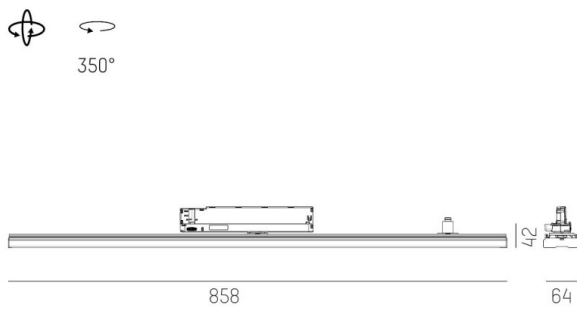

TRAIL TRACK

666-200103021305c

TRAIL TRACK TRACK SPOTLIGHT WITH 3 PH ADAPTER made of aluminium, white, similar to RAL 9016, linear optics beam asymmetric, light output direct, swiveling 350°, with converter, max. 1050mA, dimmability: Casambi, adapter/ceiling base white, IP20

DRAWING

TECHNICAL DETAILS

System perform. [W]	40
Bulb type	LED
Luminous flux [lm]	6060
Current sec. [mA]	1050
Colour temp. [K]	2700K
CRI	>80
Optics	high quality linear optics
Designer	INHOUSE
Converter	with converter
Light output	direct
Beam angle [°]	asymmetrisch
Voltage [V]	220-240V 50/60Hz
Material	aluminium
Length [mm]	858
Width [mm]	64
Height [mm]	42
IP protection class	IP20
Voltage class	protection cl. II
Shock resistance	IK06
Net weight [kg]	0,93
Colour lamp	white
RAL	9016
Colour adapter/ceiling base	white
EAN-Number	9010870827745
Lifetime [h]	L80 B10 50 000
Energy efficiency cl.	C
No. of luminaires B16A	50

LIGHT DISTRIBUTION CURVE

The values are rated values. Power and luminous flux are initially subject to a tolerance of +/- 10%. Colour temperature tolerance: +/- 150 K. The values apply to an ambient temperature of 25°C unless otherwise specified.