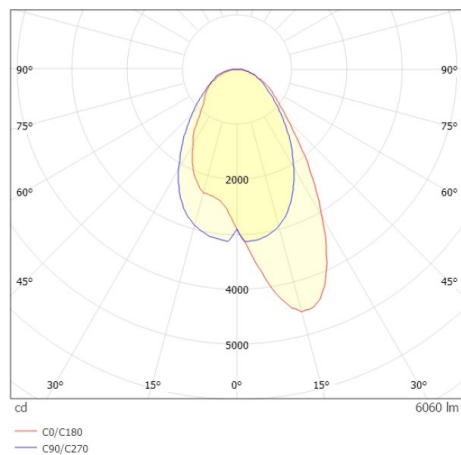

TRAIL TRACK

666-200103021305c

TRAIL TRACK TRACK SPOTLIGHT WITH 3 PH ADAPTER made of aluminium, white, similar to RAL 9016, linear optics beam asymmetric, light output direct, swiveling 350°, with converter, max. 1050mA, dimmability: Casambi, adapter/ceiling base white, IP20

DRAWING

TECHNICAL DETAILS

System perform. [W]	40
Bulb type	LED
Luminous flux [lm]	6060
Current sec. [mA]	1050
Colour temp. [K]	2700K
CRI	>80
Optics	high quality linear optics
Designer	INHOUSE
Converter	with converter
Light output	direct
Beam angle [°]	asymmetrisch
Voltage [V]	220-240V 50/60Hz
Material	aluminium
Length [mm]	858
Width [mm]	64
Height [mm]	42
IP protection class	IP20
Voltage class	protection cl. II
Shock resistance	IK06
Net weight [kg]	0,93
Colour lamp	white
RAL	9016
Colour adapter/ceiling base	white
EAN-Number	9010870827745
Lifetime [h]	L80 B10 50 000
Energy efficiency cl.	C
No. of luminaires B16A	50

LIGHT DISTRIBUTION CURVE

The values are rated values. Power and luminous flux are initially subject to a tolerance of +/- 10%. Colour temperature tolerance: +/- 150 K. The values apply to an ambient temperature of 25°C unless otherwise specified.