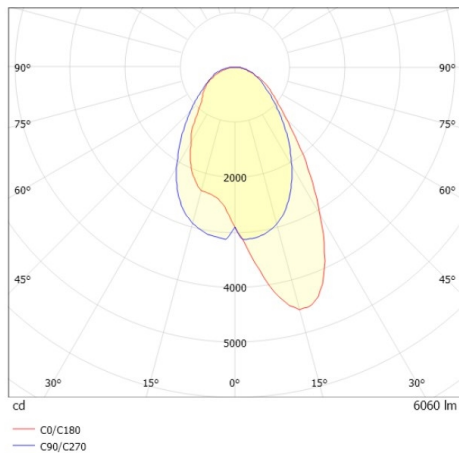

TRAIL TRACK

666-200103021305p

TRAIL TRACK TRACK SPOTLIGHT WITH 3 PH ADAPTER made of aluminium, white, similar to RAL 9016, linear optics beam asymmetric, light output direct, swiveling 350°, with converter, max. 1050mA, dimmability: Pulse-DALI, adapter/ceiling base white, IP20

DRAWING

TECHNICAL DETAILS

System perform. [W]	40
Bulb type	LED
Luminous flux [lm]	6060
Current sec. [mA]	1050
Colour temp. [K]	2700K
CRI	>80
Optics	high quality linear optics
Designer	INHOUSE
Converter	with converter
Light output	direct
Beam angle [°]	asymmetrisch
Voltage [V]	220-240V 50/60Hz
Material	aluminium
Length [mm]	858
Width [mm]	64
Height [mm]	42
IP protection class	IP20
Voltage class	protection cl. II
Shock resistance	IK06
Net weight [kg]	0,98
Colour lamp	white
RAL	9016
Colour adapter/ceiling base	white
EAN-Number	9010506844016
Lifetime [h]	L80 B10 50 000
Energy efficiency cl.	C
No. of luminaires B16A	50

LIGHT DISTRIBUTION CURVE

The values are rated values. Power and luminous flux are initially subject to a tolerance of +/- 10%. Colour temperature tolerance: +/- 150 K. The values apply to an ambient temperature of 25°C unless otherwise specified.