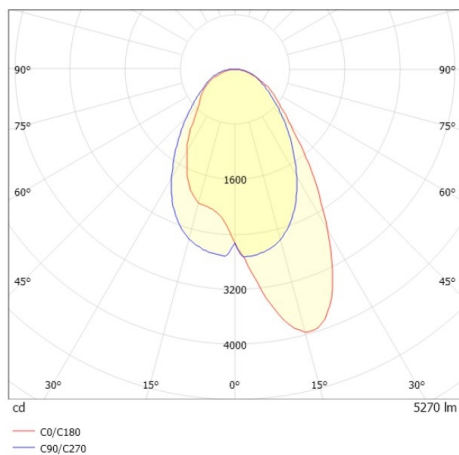

## TRAIL TRACK

666-200103021306b

TRAIL TRACK TRACK SPOTLIGHT WITH 3 PH ADAPTER made of aluminium, black, similar to RAL 9005, linear optics beam asymmetric, light output direct, swiveling 350°, with converter, max. 1050mA, dimmability: Smart bluetooth, adapter/ceiling base black, IP20

## DRAWING

## TECHNICAL DETAILS

System perform. [W]	40
Bulb type	LED
Luminous flux [lm]	5270
Current sec. [mA]	1050
Colour temp. [K]	2700K
CRI	>80
Optics	high quality linear optics
Designer	INHOUSE
Converter	with converter
Light output	direct
Beam angle [°]	asymmetrisch
Voltage [V]	220-240V 50/60Hz
Material	aluminium
Length [mm]	858
Width [mm]	64
Height [mm]	42
IP protection class	IP20
Voltage class	protection cl. II
Shock resistance	IK06
Net weight [kg]	1,03
Colour lamp	black
RAL	9005
Colour adapter/ceiling base	black
EAN-Number	9010506844030
Lifetime [h]	L80 B10 50 000
Energy efficiency cl.	C
No. of luminaires B16A	50

## LIGHT DISTRIBUTION CURVE

The values are rated values. Power and luminous flux are initially subject to a tolerance of +/- 10%. Colour temperature tolerance: +/- 150 K. The values apply to an ambient temperature of 25°C unless otherwise specified.