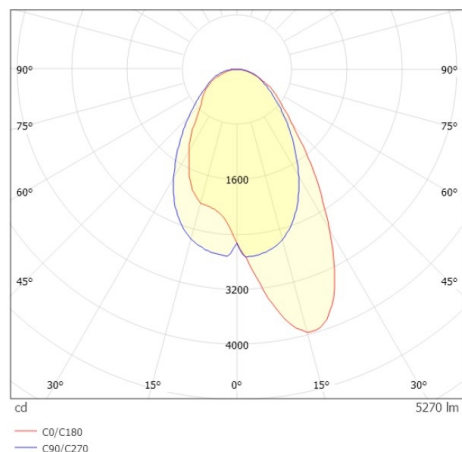

TRAIL TRACK

666-200103021306c

TRAIL TRACK TRACK SPOTLIGHT WITH 3 PH ADAPTER made of aluminium, black, similar to RAL 9005, linear optics beam asymmetric, light output direct, swiveling 350°, with converter, max. 1050mA, dimmability: Casambi, adapter/ceiling base black, IP20

DRAWING

TECHNICAL DETAILS

System perform. [W]	40
Bulb type	LED
Luminous flux [lm]	5270
Current sec. [mA]	1050
Colour temp. [K]	2700K
CRI	>80
Optics	high quality linear optics
Designer	INHOUSE
Converter	with converter
Light output	direct
Beam angle [°]	asymmetrisch
Voltage [V]	220-240V 50/60Hz
Material	aluminium
Length [mm]	858
Width [mm]	64
Height [mm]	42
IP protection class	IP20
Voltage class	protection cl. II
Shock resistance	IK06
Net weight [kg]	0,93
Colour lamp	black
RAL	9005
Colour adapter/ceiling base	black
EAN-Number	9010870827752
Lifetime [h]	L80 B10 50 000
Energy efficiency cl.	C
No. of luminaires B16A	50

LIGHT DISTRIBUTION CURVE

The values are rated values. Power and luminous flux are initially subject to a tolerance of +/- 10%. Colour temperature tolerance: +/- 150 K. The values apply to an ambient temperature of 25°C unless otherwise specified.