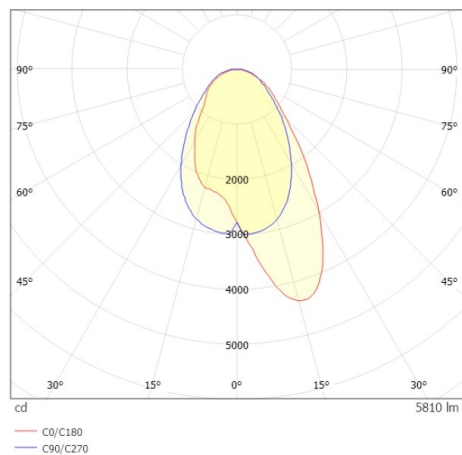

TRAIL TRACK

666-200103021404c

TRAIL TRACK TRACK SPOTLIGHT WITH 3 PH ADAPTER made of aluminium, grey, similar to RAL 9006, linear optics beam asymmetric, light output direct, swiveling 350°, with converter, max. 1050mA, dimmability: Casambi, adapter/ceiling base grey, IP20

DRAWING

TECHNICAL DETAILS

System perform. [W]	40
Bulb type	LED
Luminous flux [lm]	5810
Current sec. [mA]	1050
Colour temp. [K]	4000K
CRI	>80
Optics	high quality linear optics
Designer	INHOUSE
Converter	with converter
Light output	direct
Beam angle [°]	asymmetrisch
Voltage [V]	220-240V 50/60Hz
Material	aluminium
Length [mm]	858
Width [mm]	64
Height [mm]	42
IP protection class	IP20
Voltage class	protection cl. II
Shock resistance	IK06
Net weight [kg]	0,93
Colour lamp	grey
RAL	9006
Colour adapter/ceiling base	grey
EAN-Number	9010870827769
Lifetime [h]	L80 B10 50 000
Energy efficiency cl.	C
No. of luminaires B16A	50

LIGHT DISTRIBUTION CURVE

The values are rated values. Power and luminous flux are initially subject to a tolerance of +/- 10%. Colour temperature tolerance: +/- 150 K. The values apply to an ambient temperature of 25°C unless otherwise specified.