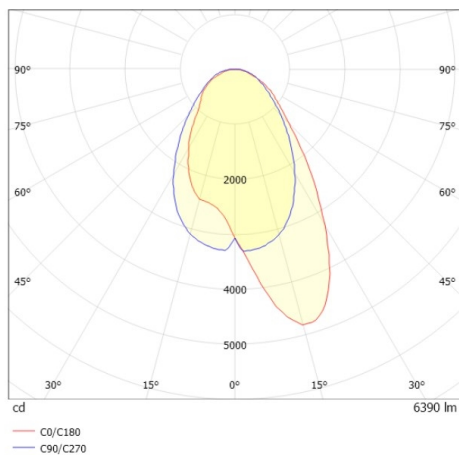

TRAIL TRACK

666-2001030214050

TRAIL TRACK TRACK SPOTLIGHT WITH 3 PH ADAPTER made of aluminium, white, similar to RAL 9016, linear optics beam asymmetric, light output direct, swiveling 350°, with converter, max. 1050mA, dimmability: not dimmable, adapter/ceiling base white, IP20

DRAWING

TECHNICAL DETAILS

System perform. [W]	40
Bulb type	LED
Luminous flux [lm]	6390
Current sec. [mA]	1050
Colour temp. [K]	4000K
CRI	>80
Optics	high quality linear optics
Designer	INHOUSE
Converter	with converter
Dimming	not dimmable
Light output	direct
Beam angle [°]	asymmetrisch
Voltage [V]	220-240V 50/60Hz
Material	aluminium
Length [mm]	858
Width [mm]	64
Height [mm]	42
IP protection class	IP20
Voltage class	protection cl. II
Shock resistance	IK06
Net weight [kg]	0,93
Colour lamp	white
RAL	9016
Colour adapter/ceiling base	white
EAN-Number	9010506844115
Lifetime [h]	L80 B10 50 000
Energy efficiency cl.	C
No. of luminaires B16A	50

LIGHT DISTRIBUTION CURVE

The values are rated values. Power and luminous flux are initially subject to a tolerance of +/- 10%. Colour temperature tolerance: +/- 150 K. The values apply to an ambient temperature of 25°C unless otherwise specified.