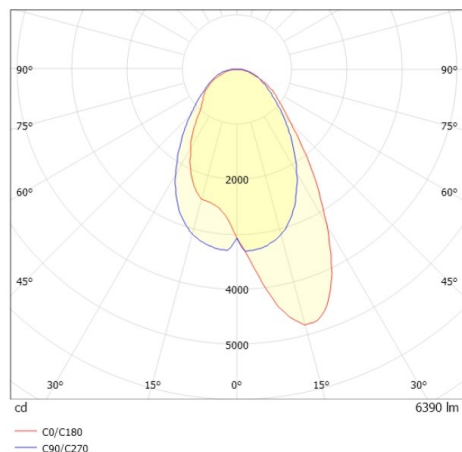

TRAIL TRACK

666-200103021405b

TRAIL TRACK TRACK SPOTLIGHT WITH 3 PH ADAPTER made of aluminium, white, similar to RAL 9016, linear optics beam asymmetric, light output direct, swiveling 350°, with converter, max. 1050mA, dimmability: Smart bluetooth, adapter/ceiling base white, IP20

DRAWING

TECHNICAL DETAILS

System perform. [W]	40
Bulb type	LED
Luminous flux [lm]	6390
Current sec. [mA]	1050
Colour temp. [K]	4000K
CRI	>80
Optics	high quality linear optics
Designer	INHOUSE
Converter	with converter
Light output	direct
Beam angle [°]	asymmetrisch
Voltage [V]	220-240V 50/60Hz
Material	aluminium
Length [mm]	858
Width [mm]	64
Height [mm]	42
IP protection class	IP20
Voltage class	protection cl. II
Shock resistance	IK06
Net weight [kg]	1,77
Colour lamp	white
RAL	9016
Colour adapter/ceiling base	white
EAN-Number	9010506844092
Lifetime [h]	L80 B10 50 000
Energy efficiency cl.	C
No. of luminaires B16A	50

LIGHT DISTRIBUTION CURVE

The values are rated values. Power and luminous flux are initially subject to a tolerance of +/- 10%. Colour temperature tolerance: +/- 150 K. The values apply to an ambient temperature of 25°C unless otherwise specified.