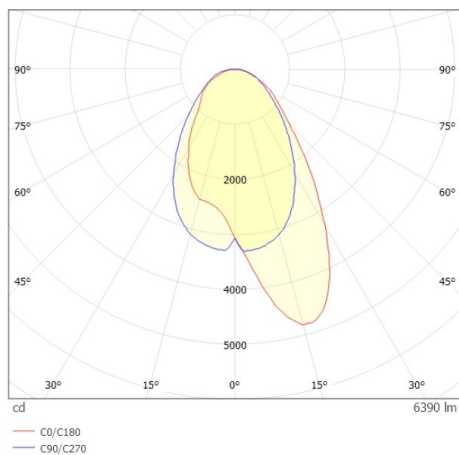

TRAIL TRACK

666-200103021405c

TRAIL TRACK TRACK SPOTLIGHT WITH 3 PH ADAPTER made of aluminium, white, similar to RAL 9016, linear optics beam asymmetric, light output direct, swiveling 350°, with converter, max. 1050mA, dimmability: Casambi, adapter/ceiling base white, IP20

DRAWING

TECHNICAL DETAILS

System perform. [W]	40
Bulb type	LED
Luminous flux [lm]	6390
Current sec. [mA]	1050
Colour temp. [K]	4000K
CRI	>80
Optics	high quality linear optics
Designer	INHOUSE
Converter	with converter
Light output	direct
Beam angle [°]	asymmetrisch
Voltage [V]	220-240V 50/60Hz
Material	aluminium
Length [mm]	858
Width [mm]	64
Height [mm]	42
IP protection class	IP20
Voltage class	protection cl. II
Shock resistance	IK06
Net weight [kg]	0,93
Colour lamp	white
RAL	9016
Colour adapter/ceiling base	white
EAN-Number	9010870827776
Lifetime [h]	L80 B10 50 000
Energy efficiency cl.	C
No. of luminaires B16A	50

LIGHT DISTRIBUTION CURVE

The values are rated values. Power and luminous flux are initially subject to a tolerance of +/- 10%. Colour temperature tolerance: +/- 150 K. The values apply to an ambient temperature of 25°C unless otherwise specified.