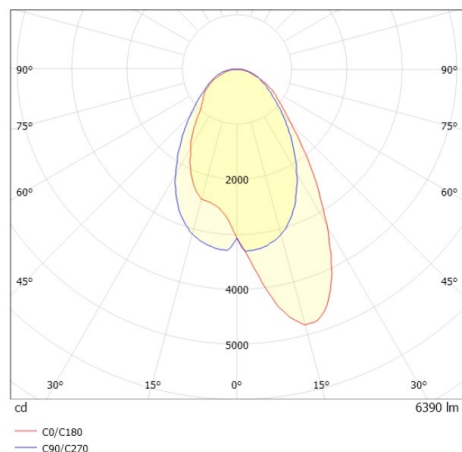

TRAIL TRACK

666-200103021405p

TRAIL TRACK TRACK SPOTLIGHT WITH 3 PH ADAPTER made of aluminium, white, similar to RAL 9016, linear optics beam asymmetric, light output direct, swiveling 350°, with converter, max. 1050mA, dimmability: Pulse-DALI, adapter/ceiling base white, IP20

DRAWING

TECHNICAL DETAILS

System perform. [W]	40
Bulb type	LED
Luminous flux [lm]	6390
Current sec. [mA]	1050
Colour temp. [K]	4000K
CRI	>80
Optics	high quality linear optics
Designer	INHOUSE
Converter	with converter
Light output	direct
Beam angle [°]	asymmetrisch
Voltage [V]	220-240V 50/60Hz
Material	aluminium
Length [mm]	858
Width [mm]	64
Height [mm]	42
IP protection class	IP20
Voltage class	protection cl. II
Shock resistance	IK06
Net weight [kg]	0,98
Colour lamp	white
RAL	9016
Colour adapter/ceiling base	white
EAN-Number	9010506844108
Lifetime [h]	L80 B10 50 000
Energy efficiency cl.	C
No. of luminaires B16A	50

LIGHT DISTRIBUTION CURVE

The values are rated values. Power and luminous flux are initially subject to a tolerance of +/- 10%. Colour temperature tolerance: +/- 150 K. The values apply to an ambient temperature of 25°C unless otherwise specified.