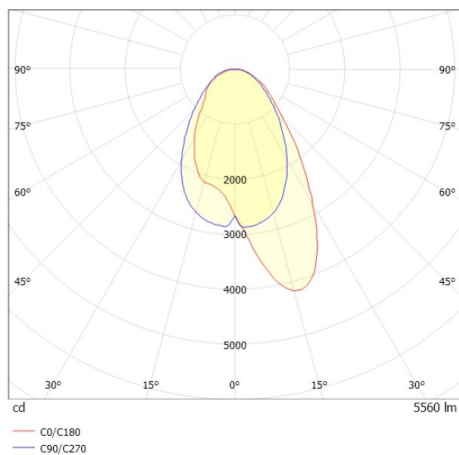

TRAIL TRACK

666-200103021406b

TRAIL TRACK TRACK SPOTLIGHT WITH 3 PH ADAPTER made of aluminium, black, similar to RAL 9005, linear optics beam asymmetric, light output direct, swiveling 350°, with converter, max. 1050mA, dimmability: Smart bluetooth, adapter/ceiling base black, IP20

DRAWING

TECHNICAL DETAILS

System perform. [W]	40
Bulb type	LED
Luminous flux [lm]	5560
Current sec. [mA]	1050
Colour temp. [K]	4000K
CRI	>80
Optics	high quality linear optics
Designer	INHOUSE
Converter	with converter
Light output	direct
Beam angle [°]	asymmetrisch
Voltage [V]	220-240V 50/60Hz
Material	aluminium
Length [mm]	858
Width [mm]	64
Height [mm]	42
IP protection class	IP20
Voltage class	protection cl. II
Shock resistance	IK06
Net weight [kg]	1,03
Colour lamp	black
RAL	9005
Colour adapter/ceiling base	black
EAN-Number	9010506844122
Lifetime [h]	L80 B10 50 000
Energy efficiency cl.	C
No. of luminaires B16A	50

LIGHT DISTRIBUTION CURVE

The values are rated values. Power and luminous flux are initially subject to a tolerance of +/- 10%. Colour temperature tolerance: +/- 150 K. The values apply to an ambient temperature of 25°C unless otherwise specified.