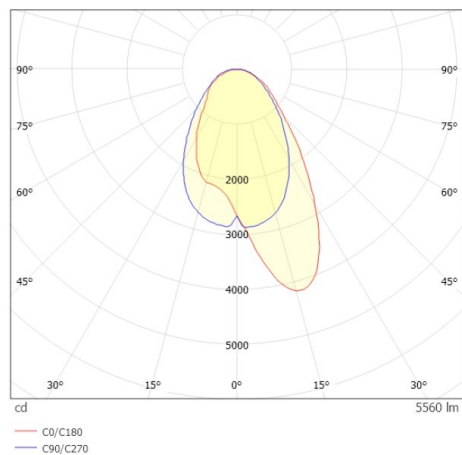

TRAIL TRACK

666-200103021406c

TRAIL TRACK TRACK SPOTLIGHT WITH 3 PH ADAPTER made of aluminium, black, similar to RAL 9005, linear optics beam asymmetric, light output direct, swiveling 350°, with converter, max. 1050mA, dimmability: Casambi, adapter/ceiling base black, IP20

DRAWING

TECHNICAL DETAILS

System perform. [W]	40
Bulb type	LED
Luminous flux [lm]	5560
Current sec. [mA]	1050
Colour temp. [K]	4000K
CRI	>80
Optics	high quality linear optics
Designer	INHOUSE
Converter	with converter
Light output	direct
Beam angle [°]	asymmetrisch
Voltage [V]	220-240V 50/60Hz
Material	aluminium
Length [mm]	858
Width [mm]	64
Height [mm]	42
IP protection class	IP20
Voltage class	protection cl. II
Shock resistance	IK06
Net weight [kg]	0,93
Colour lamp	black
RAL	9005
Colour adapter/ceiling base	black
EAN-Number	9010870827783
Lifetime [h]	L80 B10 50 000
Energy efficiency cl.	C
No. of luminaires B16A	50

LIGHT DISTRIBUTION CURVE

The values are rated values. Power and luminous flux are initially subject to a tolerance of +/- 10%. Colour temperature tolerance: +/- 150 K. The values apply to an ambient temperature of 25°C unless otherwise specified.