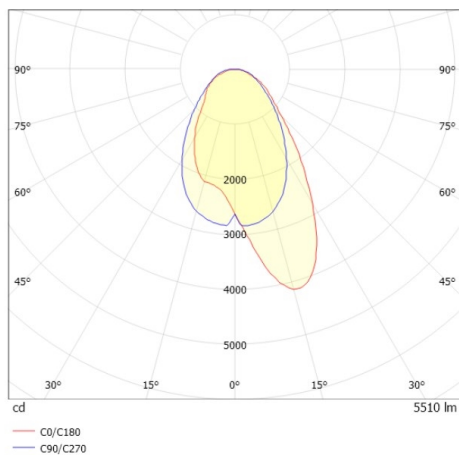

TRAIL TRACK

666-200103021704b

TRAIL TRACK TRACK SPOTLIGHT WITH 3 PH ADAPTER made of aluminium, grey, similar to RAL 9006, linear optics beam asymmetric, light output direct, swiveling 350°, with converter, max. 1050mA, dimmability: Smart bluetooth, adapter/ceiling base grey, IP20

DRAWING

TECHNICAL DETAILS

System perform. [W]	40
Bulb type	LED
Luminous flux [lm]	5510
Current sec. [mA]	1050
Colour temp. [K]	3500K
CRI	>80
Optics	high quality linear optics
Designer	INHOUSE
Converter	with converter
Light output	direct
Beam angle [°]	asymmetrisch
Voltage [V]	220-240V 50/60Hz
Material	aluminium
Length [mm]	858
Width [mm]	64
Height [mm]	42
IP protection class	IP20
Voltage class	protection cl. II
Shock resistance	IK06
Net weight [kg]	1,03
Colour lamp	grey
RAL	9006
Colour adapter/ceiling base	grey
EAN-Number	9010506844153
Lifetime [h]	L80 B10 50 000
Energy efficiency cl.	C
No. of luminaires B16A	50

LIGHT DISTRIBUTION CURVE

The values are rated values. Power and luminous flux are initially subject to a tolerance of +/- 10%. Colour temperature tolerance: +/- 150 K. The values apply to an ambient temperature of 25°C unless otherwise specified.