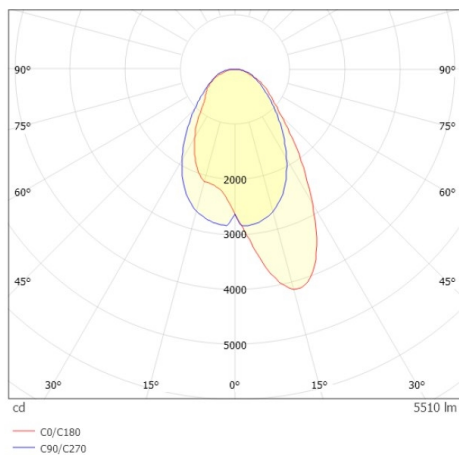

TRAIL TRACK

666-200103021704c

TRAIL TRACK TRACK SPOTLIGHT WITH 3 PH ADAPTER made of aluminium, grey, similar to RAL 9006, linear optics beam asymmetric, light output direct, swiveling 350°, with converter, max. 1050mA, dimmability: Casambi, adapter/ceiling base grey, IP20

DRAWING

TECHNICAL DETAILS

System perform. [W]	40
Bulb type	LED
Luminous flux [lm]	5510
Current sec. [mA]	1050
Colour temp. [K]	3500K
CRI	>80
Optics	high quality linear optics
Designer	INHOUSE
Converter	with converter
Light output	direct
Beam angle [°]	asymmetrisch
Voltage [V]	220-240V 50/60Hz
Material	aluminium
Length [mm]	858
Width [mm]	64
Height [mm]	42
IP protection class	IP20
Voltage class	protection cl. II
Shock resistance	IK06
Net weight [kg]	0,93
Colour lamp	grey
RAL	9006
Colour adapter/ceiling base	grey
EAN-Number	9010870827790
Lifetime [h]	L80 B10 50 000
Energy efficiency cl.	C
No. of luminaires B16A	50

LIGHT DISTRIBUTION CURVE

The values are rated values. Power and luminous flux are initially subject to a tolerance of +/- 10%. Colour temperature tolerance: +/- 150 K. The values apply to an ambient temperature of 25°C unless otherwise specified.