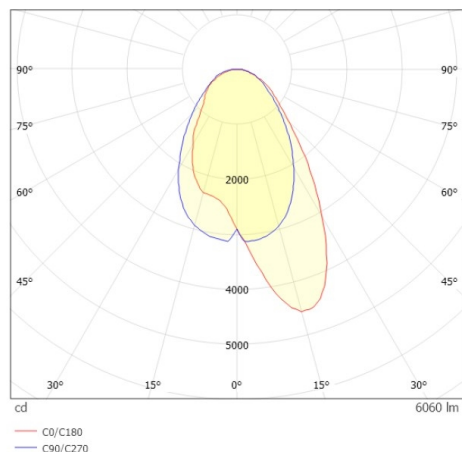

TRAIL TRACK

666-200103021705c

TRAIL TRACK TRACK SPOTLIGHT WITH 3 PH ADAPTER made of aluminium, white, similar to RAL 9016, linear optics beam asymmetric, light output direct, swiveling 350°, with converter, max. 1050mA, dimmability: Casambi, adapter/ceiling base white, IP20

DRAWING

TECHNICAL DETAILS

System perform. [W]	40
Bulb type	LED
Luminous flux [lm]	6060
Current sec. [mA]	1050
Colour temp. [K]	3500K
CRI	>80
Optics	high quality linear optics
Designer	INHOUSE
Converter	with converter
Light output	direct
Beam angle [°]	asymmetrisch
Voltage [V]	220-240V 50/60Hz
Material	aluminium
Length [mm]	858
Width [mm]	64
Height [mm]	42
IP protection class	IP20
Voltage class	protection cl. II
Shock resistance	IK06
Net weight [kg]	0,93
Colour lamp	white
RAL	9016
Colour adapter/ceiling base	white
EAN-Number	9010870827806
Lifetime [h]	L80 B10 50 000
Energy efficiency cl.	C
No. of luminaires B16A	50

LIGHT DISTRIBUTION CURVE

The values are rated values. Power and luminous flux are initially subject to a tolerance of +/- 10%. Colour temperature tolerance: +/- 150 K. The values apply to an ambient temperature of 25°C unless otherwise specified.