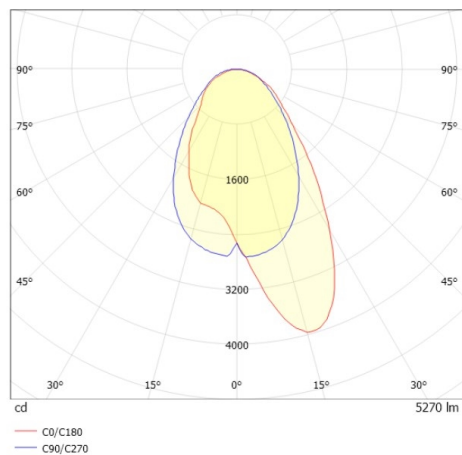

TRAIL TRACK

666-2001030217060

TRAIL TRACK TRACK SPOTLIGHT WITH 3 PH ADAPTER made of aluminium, black, similar to RAL 9005, linear optics beam asymmetric, light output direct, swiveling 350°, with converter, max. 1050mA, dimmability: not dimmable, adapter/ceiling base black, IP20

DRAWING

TECHNICAL DETAILS

System perform. [W]	40
Bulb type	LED
Luminous flux [lm]	5270
Current sec. [mA]	1050
Colour temp. [K]	3500K
CRI	>80
Optics	high quality linear optics
Designer	INHOUSE
Converter	with converter
Dimming	not dimmable
Light output	direct
Beam angle [°]	asymmetrisch
Voltage [V]	220-240V 50/60Hz
Material	aluminium
Length [mm]	858
Width [mm]	64
Height [mm]	42
IP protection class	IP20
Voltage class	protection cl. II
Shock resistance	IK06
Net weight [kg]	0,93
Colour lamp	black
RAL	9005
Colour adapter/ceiling base	black
EAN-Number	9010506844238
Lifetime [h]	L80 B10 50 000
Energy efficiency cl.	C
No. of luminaires B16A	50

LIGHT DISTRIBUTION CURVE

The values are rated values. Power and luminous flux are initially subject to a tolerance of +/- 10%. Colour temperature tolerance: +/- 150 K. The values apply to an ambient temperature of 25°C unless otherwise specified.