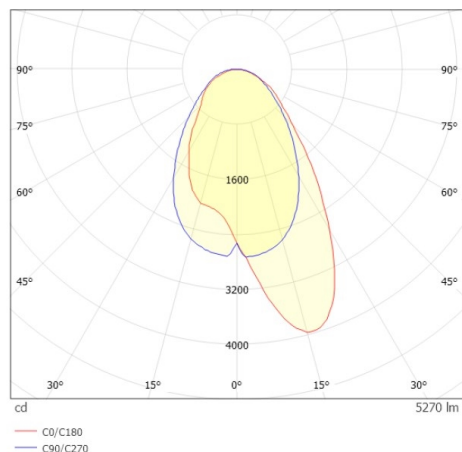

TRAIL TRACK

666-200103021706c

TRAIL TRACK TRACK SPOTLIGHT WITH 3 PH ADAPTER made of aluminium, black, similar to RAL 9005, linear optics beam asymmetric, light output direct, swiveling 350°, with converter, max. 1050mA, dimmability: Casambi, adapter/ceiling base black, IP20

DRAWING

TECHNICAL DETAILS

System perform. [W]	40
Bulb type	LED
Luminous flux [lm]	5270
Current sec. [mA]	1050
Colour temp. [K]	3500K
CRI	>80
Optics	high quality linear optics
Designer	INHOUSE
Converter	with converter
Light output	direct
Beam angle [°]	asymmetrisch
Voltage [V]	220-240V 50/60Hz
Material	aluminium
Length [mm]	858
Width [mm]	64
Height [mm]	42
IP protection class	IP20
Voltage class	protection cl. II
Shock resistance	IK06
Net weight [kg]	0,93
Colour lamp	black
RAL	9005
Colour adapter/ceiling base	black
EAN-Number	9010870827813
Lifetime [h]	L80 B10 50 000
Energy efficiency cl.	C
No. of luminaires B16A	50

LIGHT DISTRIBUTION CURVE

The values are rated values. Power and luminous flux are initially subject to a tolerance of +/- 10%. Colour temperature tolerance: +/- 150 K. The values apply to an ambient temperature of 25°C unless otherwise specified.