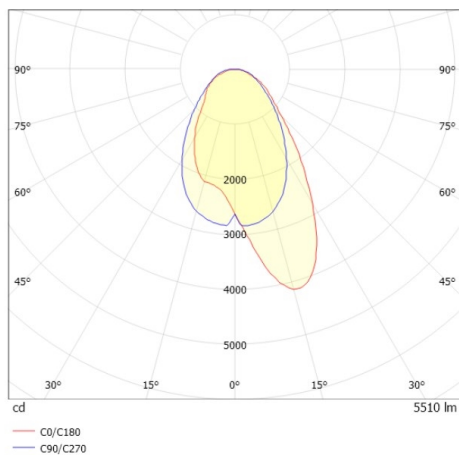

TRAIL TRACK

666-2001030219040

TRAIL TRACK TRACK SPOTLIGHT WITH 3 PH ADAPTER made of aluminium, grey, similar to RAL 9006, linear optics beam asymmetric, light output direct, swiveling 350°, with converter, max. 1050mA, dimmability: not dimmable, adapter/ceiling base grey, IP20

DRAWING

TECHNICAL DETAILS

System perform. [W]	40
Bulb type	LED
Luminous flux [lm]	5510
Current sec. [mA]	1050
Colour temp. [K]	3000K
CRI	>80
Optics	high quality linear optics
Designer	INHOUSE
Converter	with converter
Dimming	not dimmable
Light output	direct
Beam angle [°]	asymmetrisch
Voltage [V]	220-240V 50/60Hz
Material	aluminium
Length [mm]	858
Width [mm]	64
Height [mm]	42
IP protection class	IP20
Voltage class	protection cl. II
Shock resistance	IK06
Net weight [kg]	0,93
Colour lamp	grey
RAL	9006
Colour adapter/ceiling base	grey
EAN-Number	9010506844269
Lifetime [h]	L80 B10 50 000
Energy efficiency cl.	C
No. of luminaires B16A	50

LIGHT DISTRIBUTION CURVE

The values are rated values. Power and luminous flux are initially subject to a tolerance of +/- 10%. Colour temperature tolerance: +/- 150 K. The values apply to an ambient temperature of 25°C unless otherwise specified.