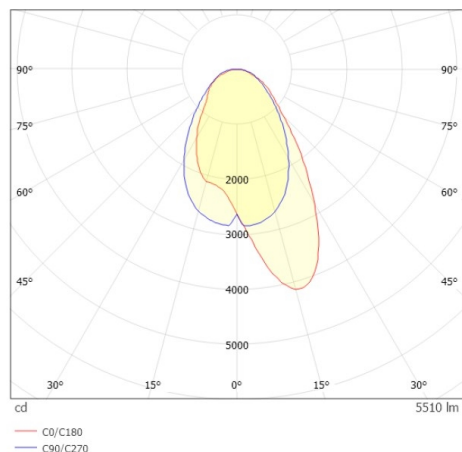

TRAIL TRACK

666-200103021904c

TRAIL TRACK TRACK SPOTLIGHT WITH 3 PH ADAPTER made of aluminium, grey, similar to RAL 9006, linear optics beam asymmetric, light output direct, swiveling 350°, with converter, max. 1050mA, dimmability: Casambi, adapter/ceiling base grey, IP20

DRAWING

TECHNICAL DETAILS

System perform. [W]	40
Bulb type	LED
Luminous flux [lm]	5510
Current sec. [mA]	1050
Colour temp. [K]	3000K
CRI	>80
Optics	high quality linear optics
Designer	INHOUSE
Converter	with converter
Light output	direct
Beam angle [°]	asymmetrisch
Voltage [V]	220-240V 50/60Hz
Material	aluminium
Length [mm]	858
Width [mm]	64
Height [mm]	42
IP protection class	IP20
Voltage class	protection cl. II
Shock resistance	IK06
Net weight [kg]	0,93
Colour lamp	grey
RAL	9006
Colour adapter/ceiling base	grey
EAN-Number	9010870827820
Lifetime [h]	L80 B10 50 000
Energy efficiency cl.	C
No. of luminaires B16A	50

LIGHT DISTRIBUTION CURVE

The values are rated values. Power and luminous flux are initially subject to a tolerance of +/- 10%. Colour temperature tolerance: +/- 150 K. The values apply to an ambient temperature of 25°C unless otherwise specified.