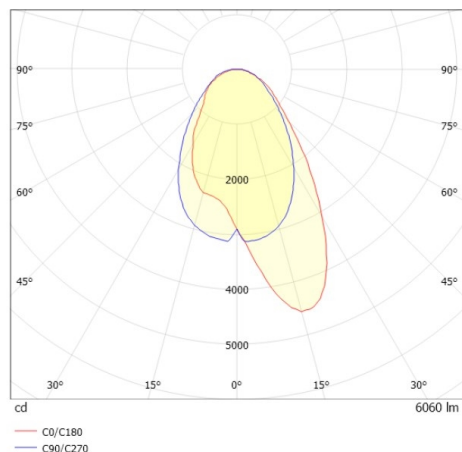

TRAIL TRACK

666-2001030219050

TRAIL TRACK TRACK SPOTLIGHT WITH 3 PH ADAPTER made of aluminium, white, similar to RAL 9016, linear optics beam asymmetric, light output direct, swiveling 350°, with converter, max. 1050mA, dimmability: not dimmable, adapter/ceiling base white, IP20

DRAWING

TECHNICAL DETAILS

System perform. [W]	40
Bulb type	LED
Luminous flux [lm]	6060
Current sec. [mA]	1050
Colour temp. [K]	3000K
CRI	>80
Optics	high quality linear optics
Designer	INHOUSE
Converter	with converter
Dimming	not dimmable
Light output	direct
Beam angle [°]	asymmetrisch
Voltage [V]	220-240V 50/60Hz
Material	aluminium
Length [mm]	858
Width [mm]	64
Height [mm]	42
IP protection class	IP20
Voltage class	protection cl. II
Shock resistance	IK06
Net weight [kg]	0,93
Colour lamp	white
RAL	9016
Colour adapter/ceiling base	white
EAN-Number	9010506844290
Lifetime [h]	L80 B10 50 000
Energy efficiency cl.	C
No. of luminaires B16A	50

LIGHT DISTRIBUTION CURVE

The values are rated values. Power and luminous flux are initially subject to a tolerance of +/- 10%. Colour temperature tolerance: +/- 150 K. The values apply to an ambient temperature of 25°C unless otherwise specified.