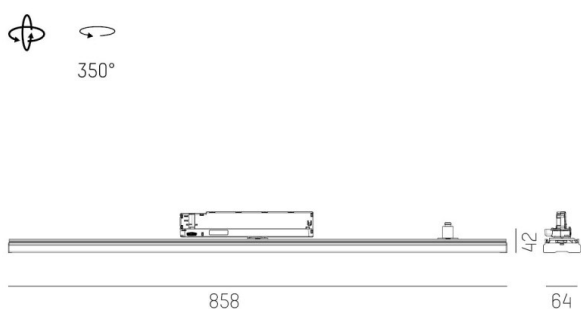

TRAIL TRACK

666-2001030219050

TRAIL TRACK TRACK SPOTLIGHT WITH 3 PH ADAPTER made of aluminium, white, similar to RAL 9016, linear optics beam asymmetric, light output direct, swiveling 350°, with converter, max. 1050mA, dimmability: not dimmable, adapter/ceiling base white, IP20

DRAWING

TECHNICAL DETAILS

System perform. [W]	40
Bulb type	LED
Luminous flux [lm]	6060
Current sec. [mA]	1050
Colour temp. [K]	3000K
CRI	>80
Optics	high quality linear optics
Designer	INHOUSE
Converter	with converter
Dimming	not dimmable
Light output	direct
Beam angle [°]	asymmetrisch
Voltage [V]	220-240V 50/60Hz
Material	aluminium
Length [mm]	858
Width [mm]	64
Height [mm]	42
IP protection class	IP20
Voltage class	protection cl. II
Shock resistance	IK06
Net weight [kg]	0,93
Colour lamp	white
RAL	9016
Colour adapter/ceiling base	white
EAN-Number	9010506844290
Lifetime [h]	L80 B10 50 000
Energy efficiency cl.	C
No. of luminaires B16A	50