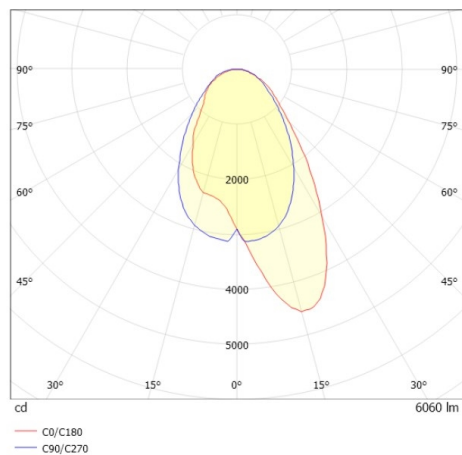

## TRAIL TRACK

666-200103021905b

TRAIL TRACK TRACK SPOTLIGHT WITH 3 PH ADAPTER made of aluminium, white, similar to RAL 9016, linear optics beam asymmetric, light output direct, swiveling 350°, with converter, max. 1050mA, dimmability: Smart bluetooth, adapter/ceiling base white, IP20

## DRAWING

## TECHNICAL DETAILS

System perform. [W]	40
Bulb type	LED
Luminous flux [lm]	6060
Current sec. [mA]	1050
Colour temp. [K]	3000K
CRI	>80
Optics	high quality linear optics
Designer	INHOUSE
Converter	with converter
Light output	direct
Beam angle [°]	asymmetrisch
Voltage [V]	220-240V 50/60Hz
Material	aluminium
Length [mm]	858
Width [mm]	64
Height [mm]	42
IP protection class	IP20
Voltage class	protection cl. II
Shock resistance	IK06
Net weight [kg]	1,77
Colour lamp	white
RAL	9016
Colour adapter/ceiling base	white
EAN-Number	9010506844276
Lifetime [h]	L80 B10 50 000
Energy efficiency cl.	C
No. of luminaires B16A	50

## LIGHT DISTRIBUTION CURVE

The values are rated values. Power and luminous flux are initially subject to a tolerance of +/- 10%. Colour temperature tolerance: +/- 150 K. The values apply to an ambient temperature of 25°C unless otherwise specified.