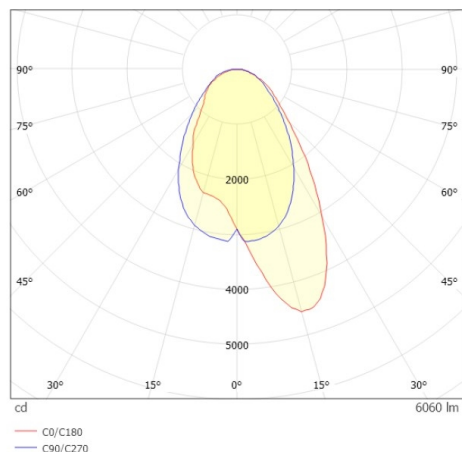

TRAIL TRACK

666-200103021905c

TRAIL TRACK TRACK SPOTLIGHT WITH 3 PH ADAPTER made of aluminium, white, similar to RAL 9016, linear optics beam asymmetric, light output direct, swiveling 350°, with converter, max. 1050mA, dimmability: Casambi, adapter/ceiling base white, IP20

DRAWING

TECHNICAL DETAILS

System perform. [W]	40
Bulb type	LED
Luminous flux [lm]	6060
Current sec. [mA]	1050
Colour temp. [K]	3000K
CRI	>80
Optics	high quality linear optics
Designer	INHOUSE
Converter	with converter
Light output	direct
Beam angle [°]	asymmetrisch
Voltage [V]	220-240V 50/60Hz
Material	aluminium
Length [mm]	858
Width [mm]	64
Height [mm]	42
IP protection class	IP20
Voltage class	protection cl. II
Shock resistance	IK06
Net weight [kg]	0,93
Colour lamp	white
RAL	9016
Colour adapter/ceiling base	white
EAN-Number	9010870827837
Lifetime [h]	L80 B10 50 000
Energy efficiency cl.	C
No. of luminaires B16A	50

LIGHT DISTRIBUTION CURVE

The values are rated values. Power and luminous flux are initially subject to a tolerance of +/- 10%. Colour temperature tolerance: +/- 150 K. The values apply to an ambient temperature of 25°C unless otherwise specified.