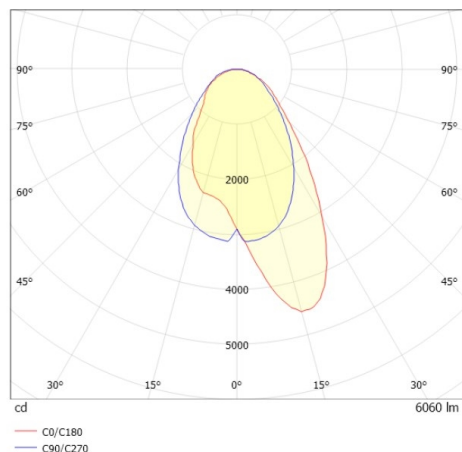

TRAIL TRACK

666-200103021905p

TRAIL TRACK TRACK SPOTLIGHT WITH 3 PH ADAPTER made of aluminium, white, similar to RAL 9016, linear optics beam asymmetric, light output direct, swiveling 350°, with converter, max. 1050mA, dimmability: Pulse-DALI, adapter/ceiling base white, IP20

DRAWING

TECHNICAL DETAILS

System perform. [W]	40
Bulb type	LED
Luminous flux [lm]	6060
Current sec. [mA]	1050
Colour temp. [K]	3000K
CRI	>80
Optics	high quality linear optics
Designer	INHOUSE
Converter	with converter
Light output	direct
Beam angle [°]	asymmetrisch
Voltage [V]	220-240V 50/60Hz
Material	aluminium
Length [mm]	858
Width [mm]	64
Height [mm]	42
IP protection class	IP20
Voltage class	protection cl. II
Shock resistance	IK06
Net weight [kg]	0,98
Colour lamp	white
RAL	9016
Colour adapter/ceiling base	white
EAN-Number	9010506844283
Lifetime [h]	L80 B10 50 000
Energy efficiency cl.	C
No. of luminaires B16A	50

LIGHT DISTRIBUTION CURVE

The values are rated values. Power and luminous flux are initially subject to a tolerance of +/- 10%. Colour temperature tolerance: +/- 150 K. The values apply to an ambient temperature of 25°C unless otherwise specified.